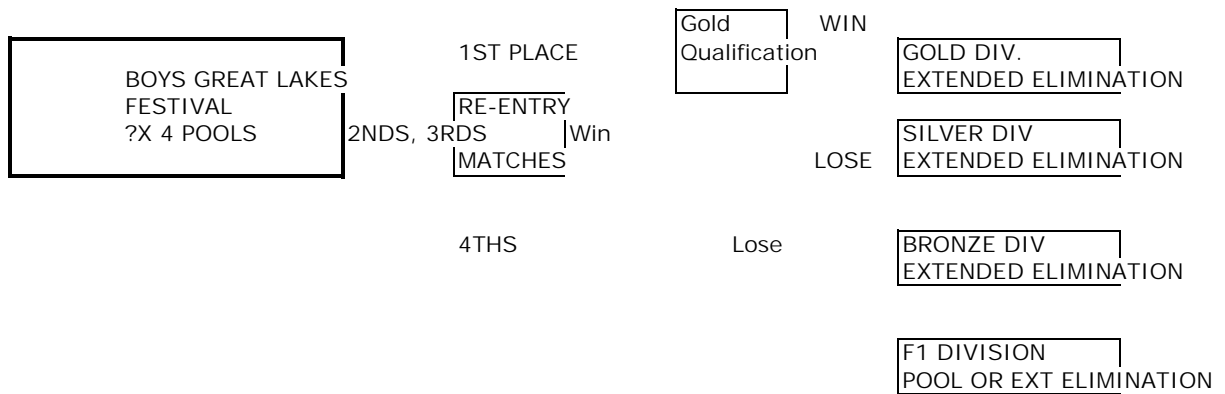

FLOW CHART CONCEPT ALL DIVISIONS
Boys Great Lakes Festival

Due to the large number of pre-qualified bid teams that are participating, a re-entry method along with an extended elimination that plays out virtually every place appears the prudent a format. This will minimize seeding errors and limit tied positions.