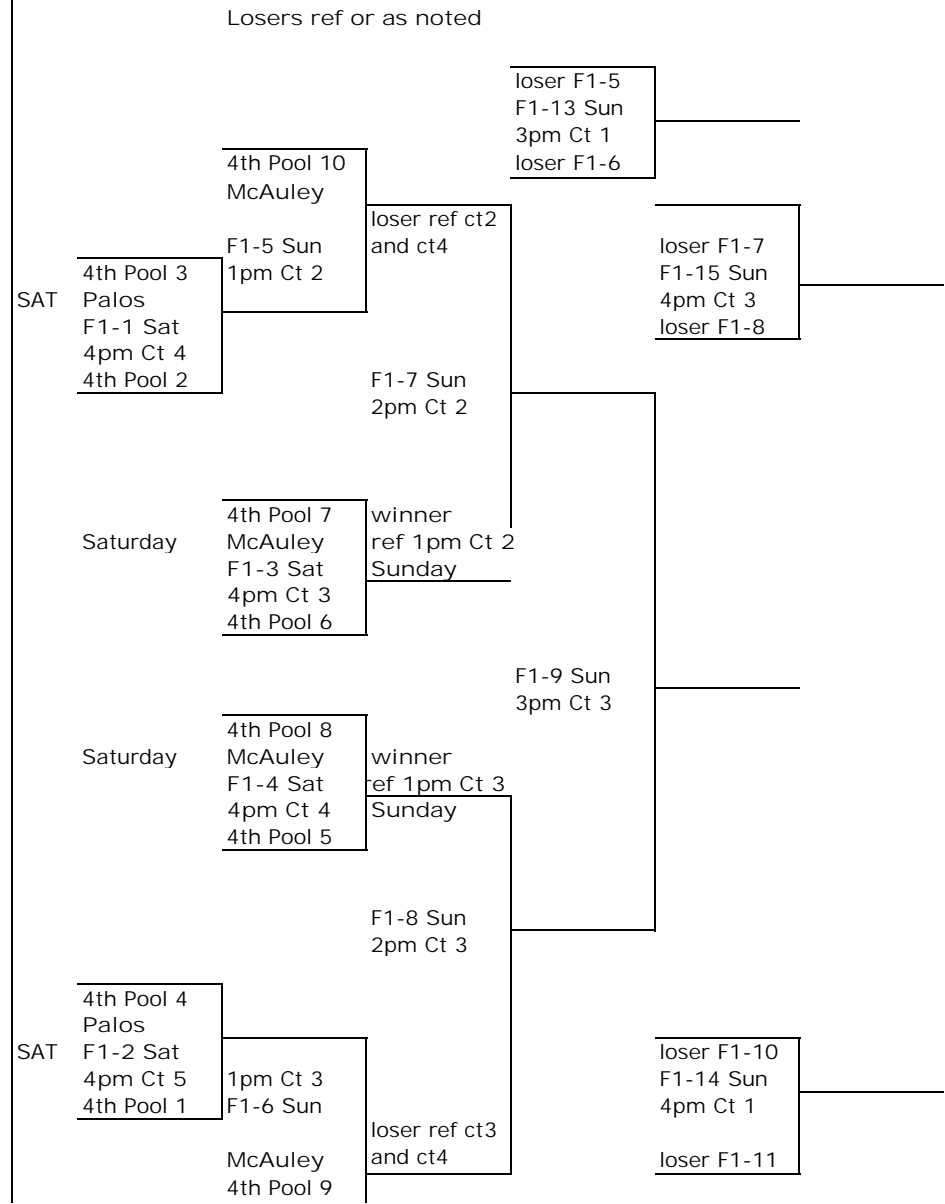

F1 Play-offs played at Saturday at own Site and Sunday at McAuley