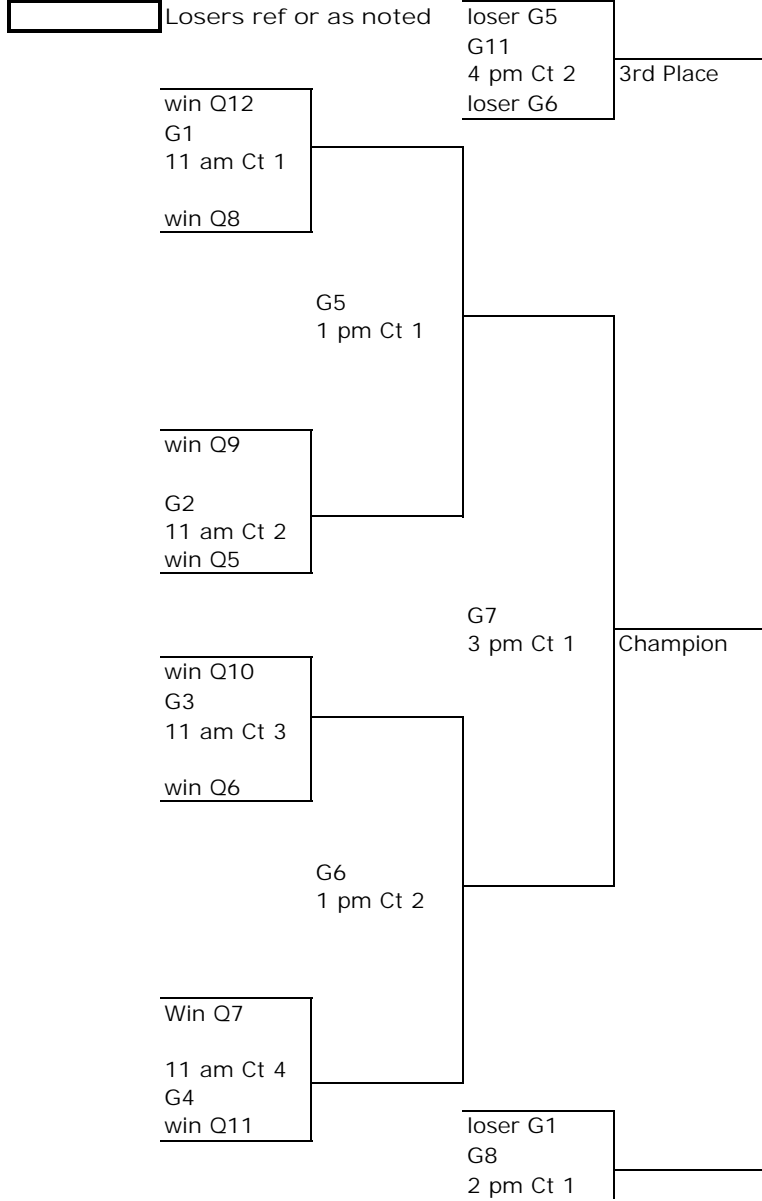

Gold Play-offs played at Palos Cts on Sunday