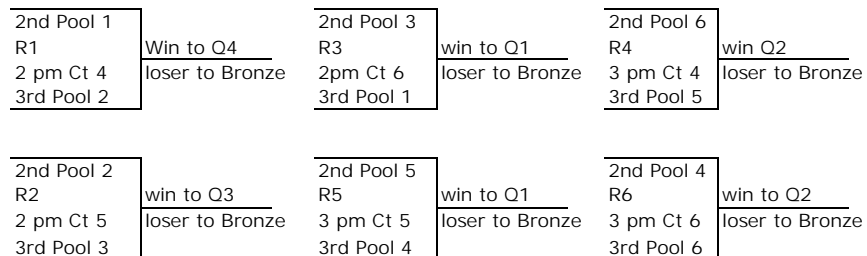

AM Pools Re-entry rounds (R)
At Palos Cts Saturday

4th Pool 4,5,6 ref 1st rd
Losers ref thereafter