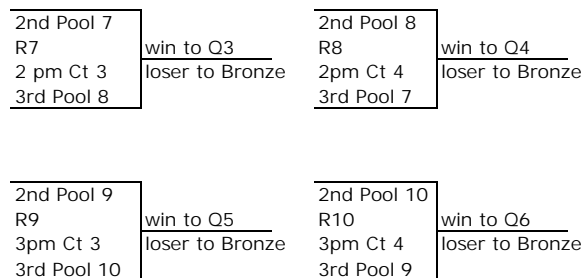

PM Pools Re-entry rounds (R)
At McAuley Saturday

4th Pools 9 & 10 ref 1st Rd
Losers ref thereafter