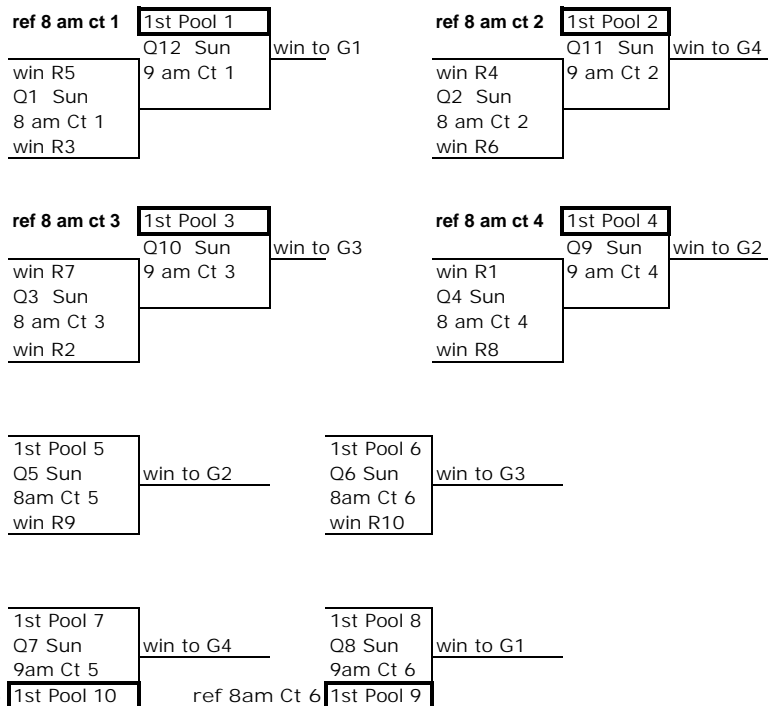

4th Pool 9,10 ref 1st rd of R matches at 2 pm  
4th place teams play at 4 pm- see F1 play-offs

1st Place teams to Q rounds  
2nd 3rd Place to R matches  
4th place teams to F1 Play-offs

**AM Pools Re-entry rounds (R)**  
At Palos Cts Saturday

**4th Pool 4,5,6 ref 1st rd**  
**Losers ref thereafter**

**PM Pools Re-entry rounds (R)**  
At McAuley Saturday

**4th Pools 9 & 10 ref 1st Rd**  
**Losers ref thereafter**

Gold Qualification Matches  
At Palos Cts Sunday

Noted ref 1st rd, losers thereafter  
Losers of Q matches to Silver

**Bronze Play-offs played at Palos Sunday**

**F1 Play-offs played at Saturday at own Site and Sunday at McAuley**

loser B1  
B12  
1pm Ct 5  
loser B2