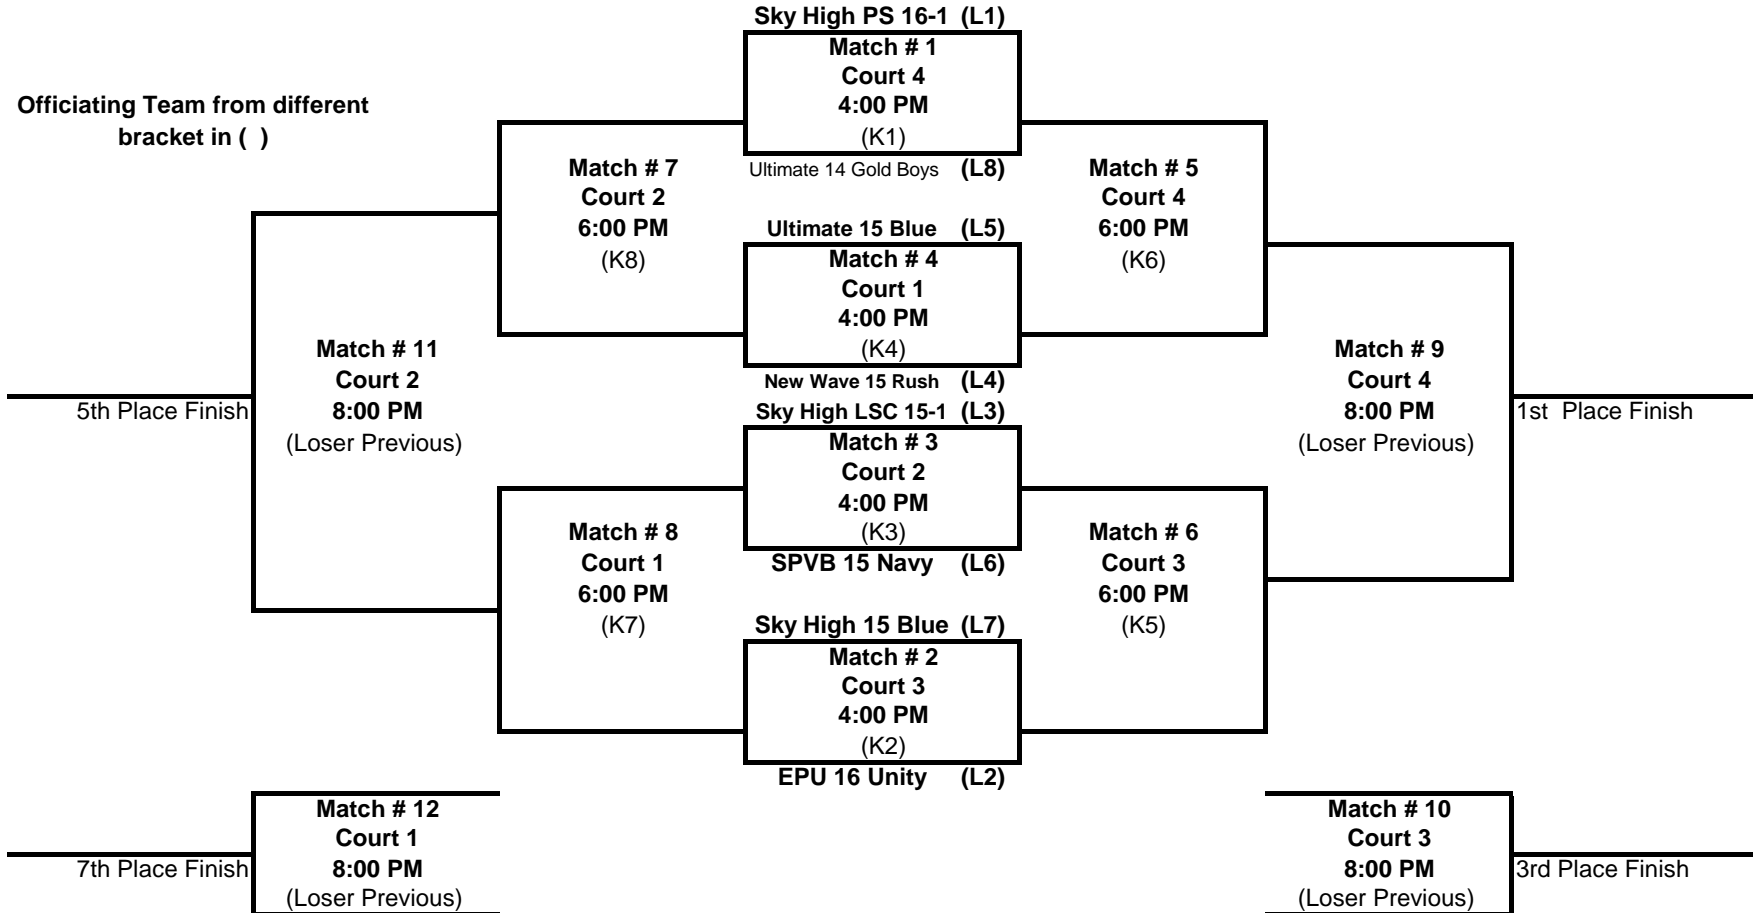

Bracket L

Great Lakes Center- pm

Saturday, May 17, 2008