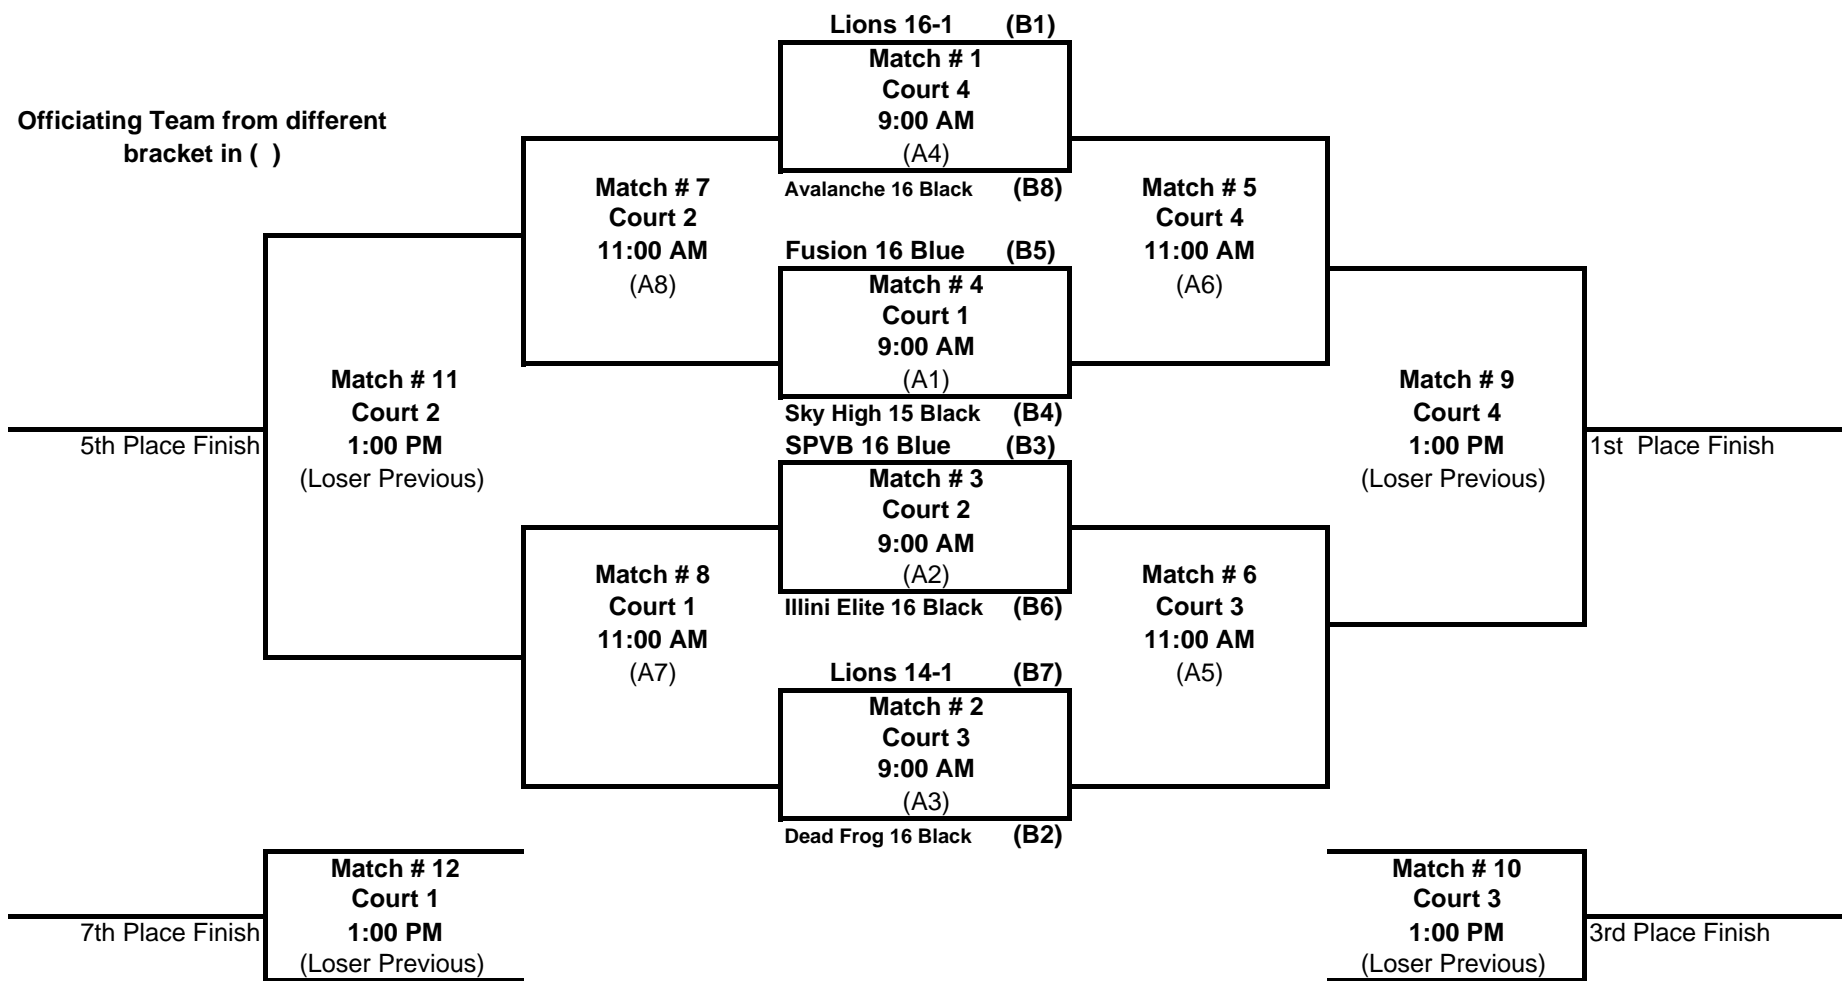

Officiating Team from different
bracket in ()

5th Place Finish

7th Place Finish

1st Place Finish

3rd Place Finish

Bracket B

Great Lakes Center- am

Saturday February 23, 2008

Bracket C

Great Lakes Center- am

Saturday February 23, 2008

Club Elite 16 Black (C1)

Match # 1
Court 5
8:00 AM
(D4)

SPVB 16 Red (C8)

Match # 4
Court 8
8:00 AM
(D1)

Attack 16 Blue (C5)