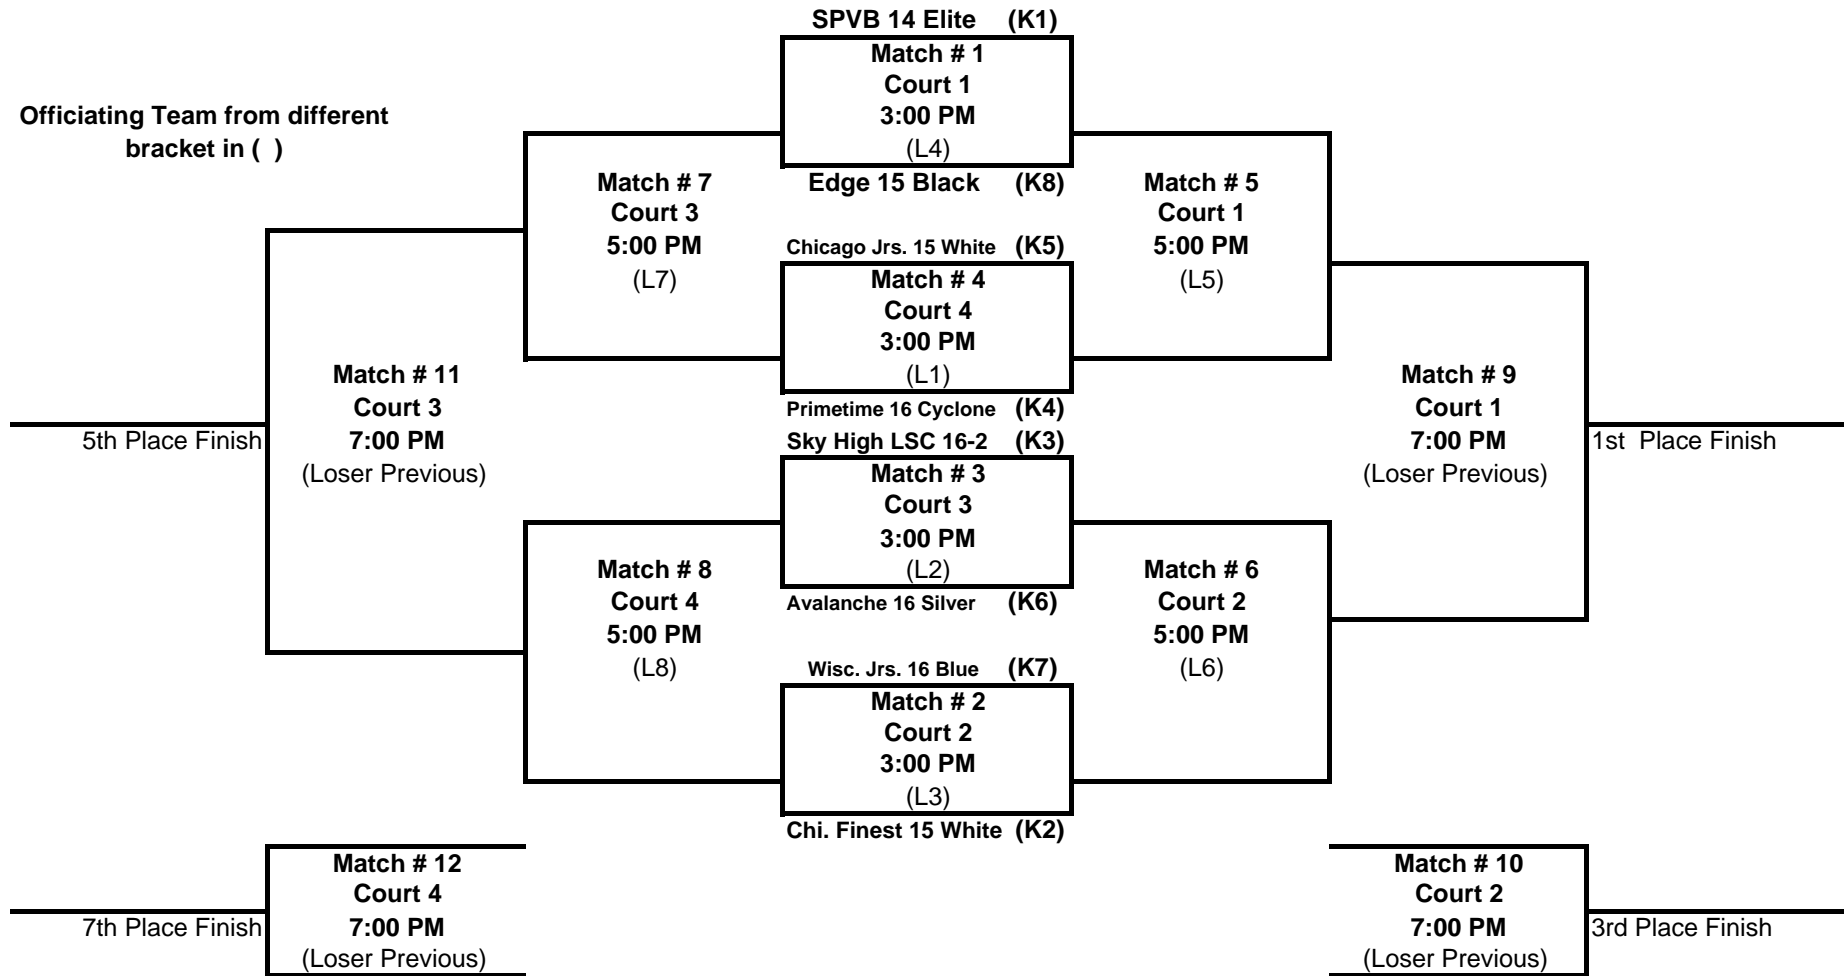

5th Place Finish

7th Place Finish

1st Place Finish

3rd Place Finish

Bracket K

Illinois Basketball Acad.- pm

Saturday February 23, 2008

Bracket L