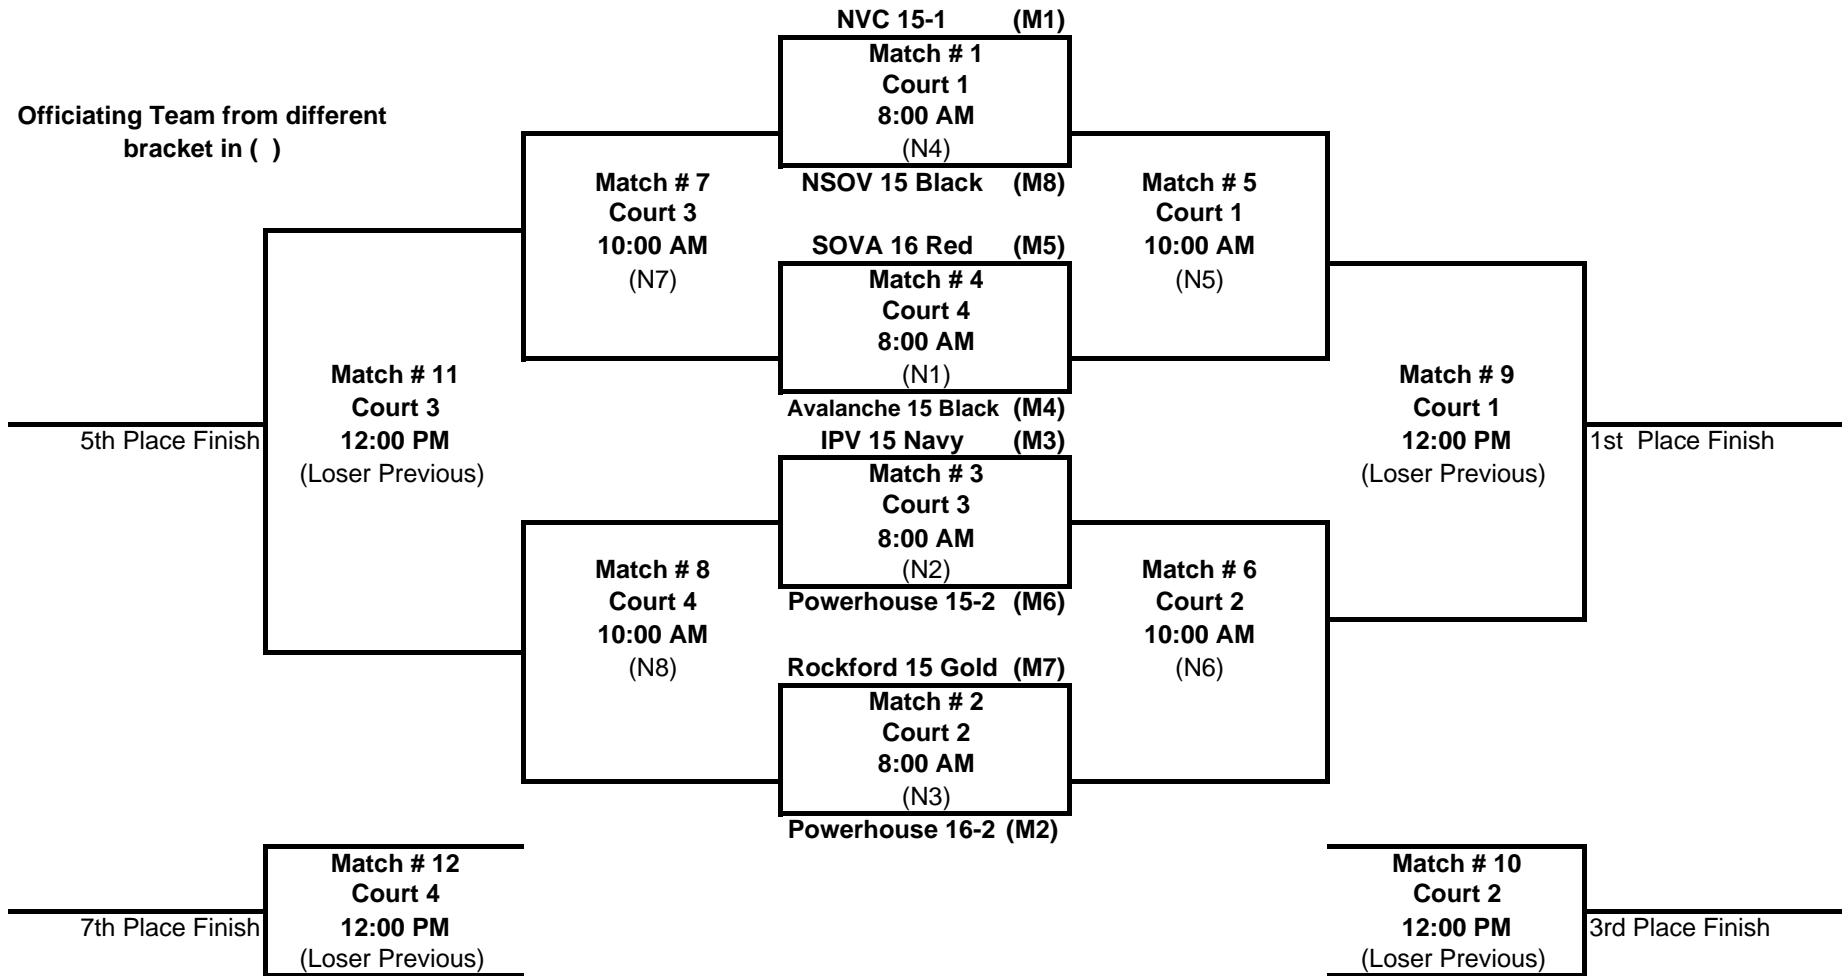

5th Place Finish

7th Place Finish

1st Place Finish

3rd Place Finish

Bracket M

Fusion Sports Center- am

Saturday February 23, 2008

Bracket N