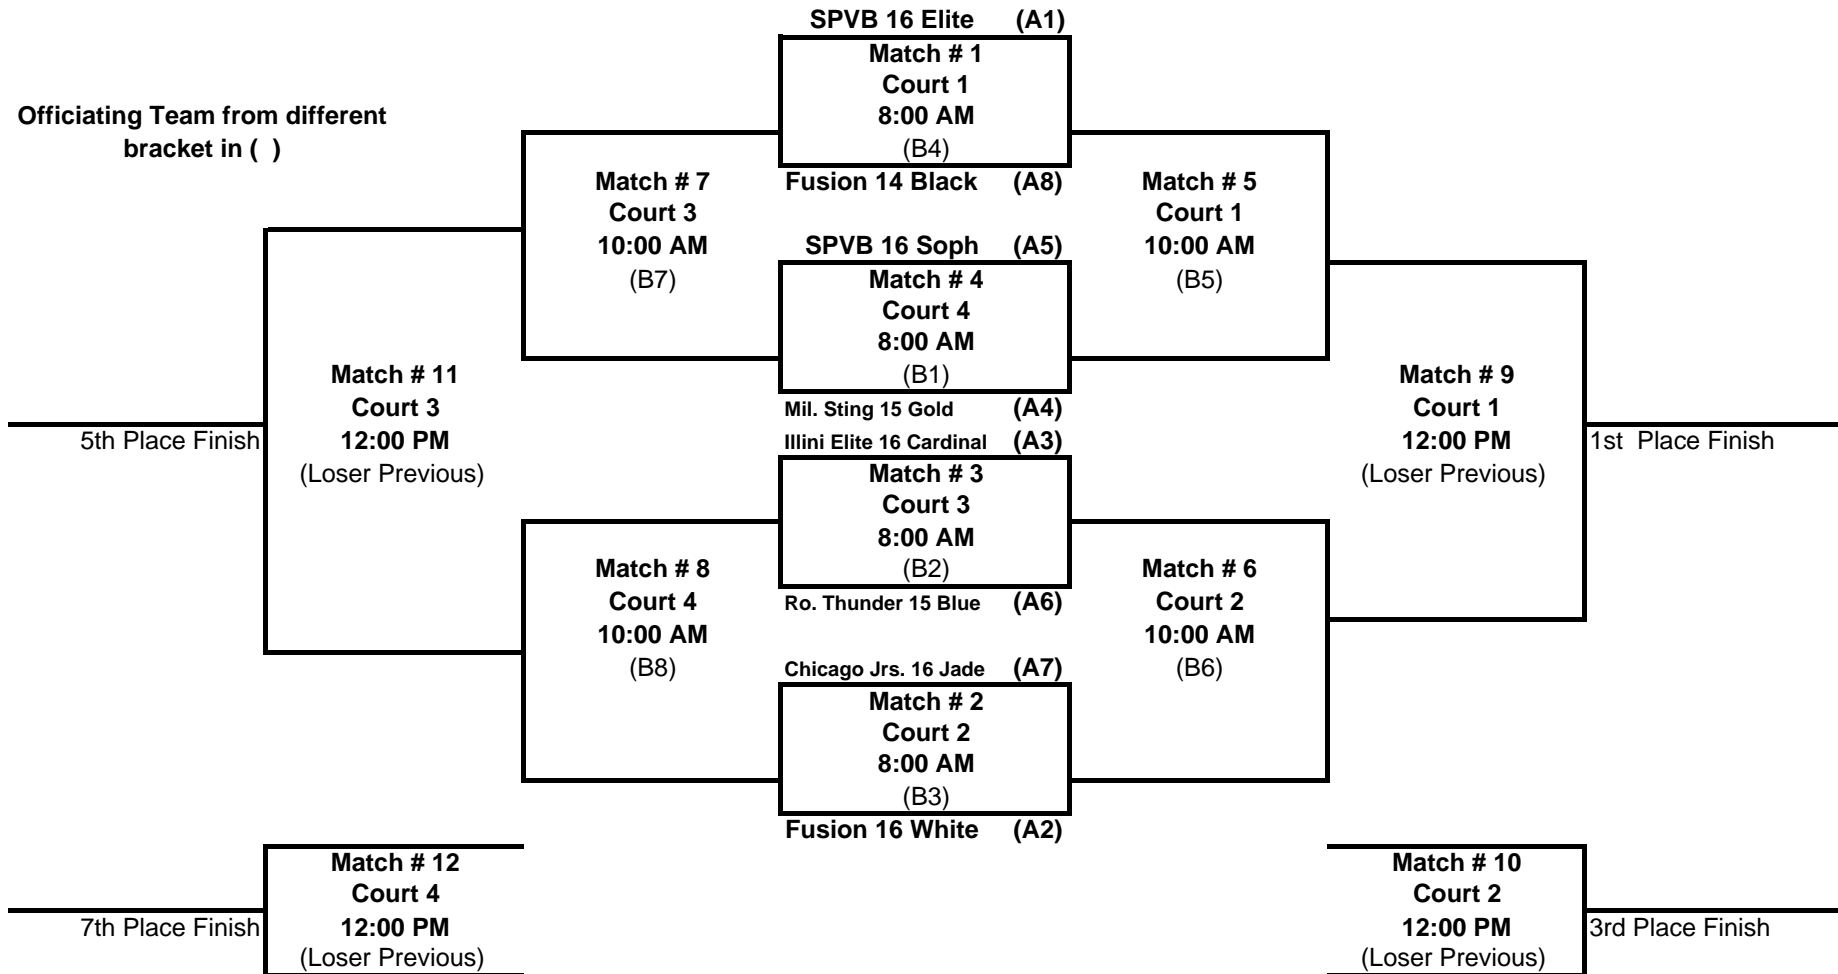

Officiating Team from different
bracket in ()

5th Place Finish

7th Place Finish

1st Place Finish

3rd Place Finish

Bracket B

Great Lakes Center- am

Saturday February 23, 2008