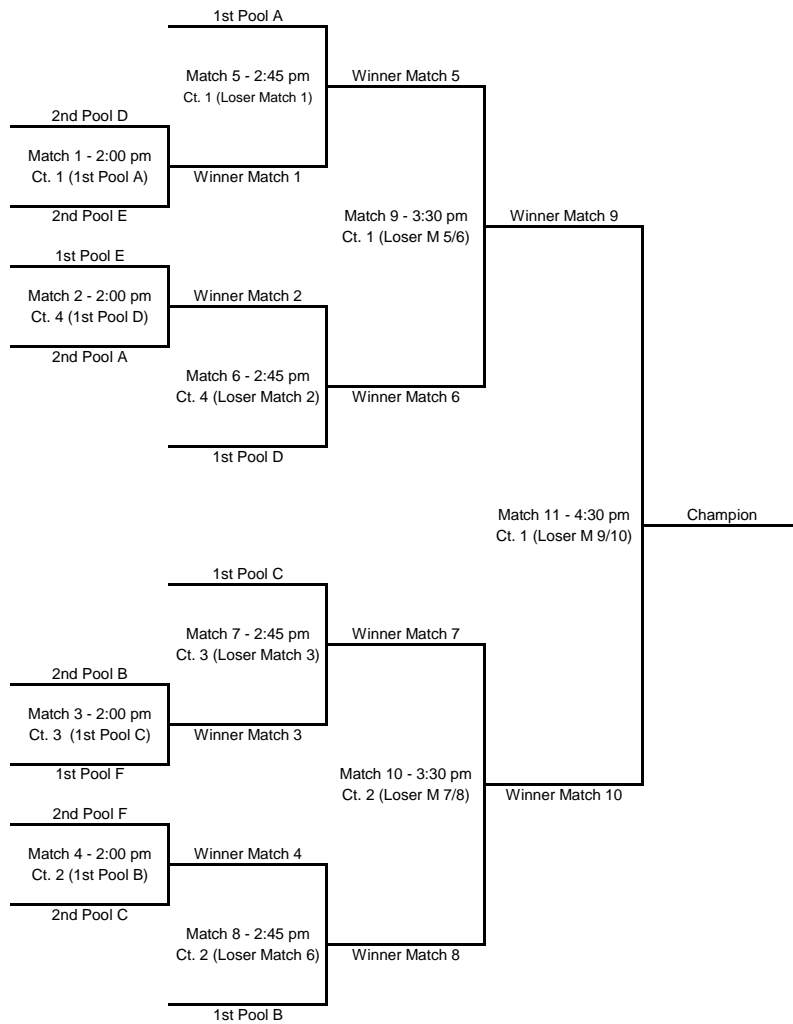

Playoffs- The Pre-Quarterfinals and Quarterfinals are 1 Game to 25 points, NO CAP. Semi's and Finals are normal 2 out of 3 format.

NO FOOD OR DRINKS to be brought into the gym. Gatorade and water are OK in bench area ONLY!

No Coolers or outside food/beverages may be brought into Palos Courts.

Please keep girls out of areas marked KEEP OUT!

These areas include; Weight Room, Racquetball Cts., and Tennis Area.

Girls found in any of these areas will be removed from the tournament.

ABSOLUTELY NO PARKING IN THE MAMA VESUVIO'S PARKING LOT!!!!

GOOD LUCK!!!!

January 10th Girls 14's
Playoffs

Officiating Team in ()

PRE QUARTERS AND QUARTERFINALS 1 GAME TO 25 PTS

SEMI FINALS AND FINALS 2 OUT 3 GAMES