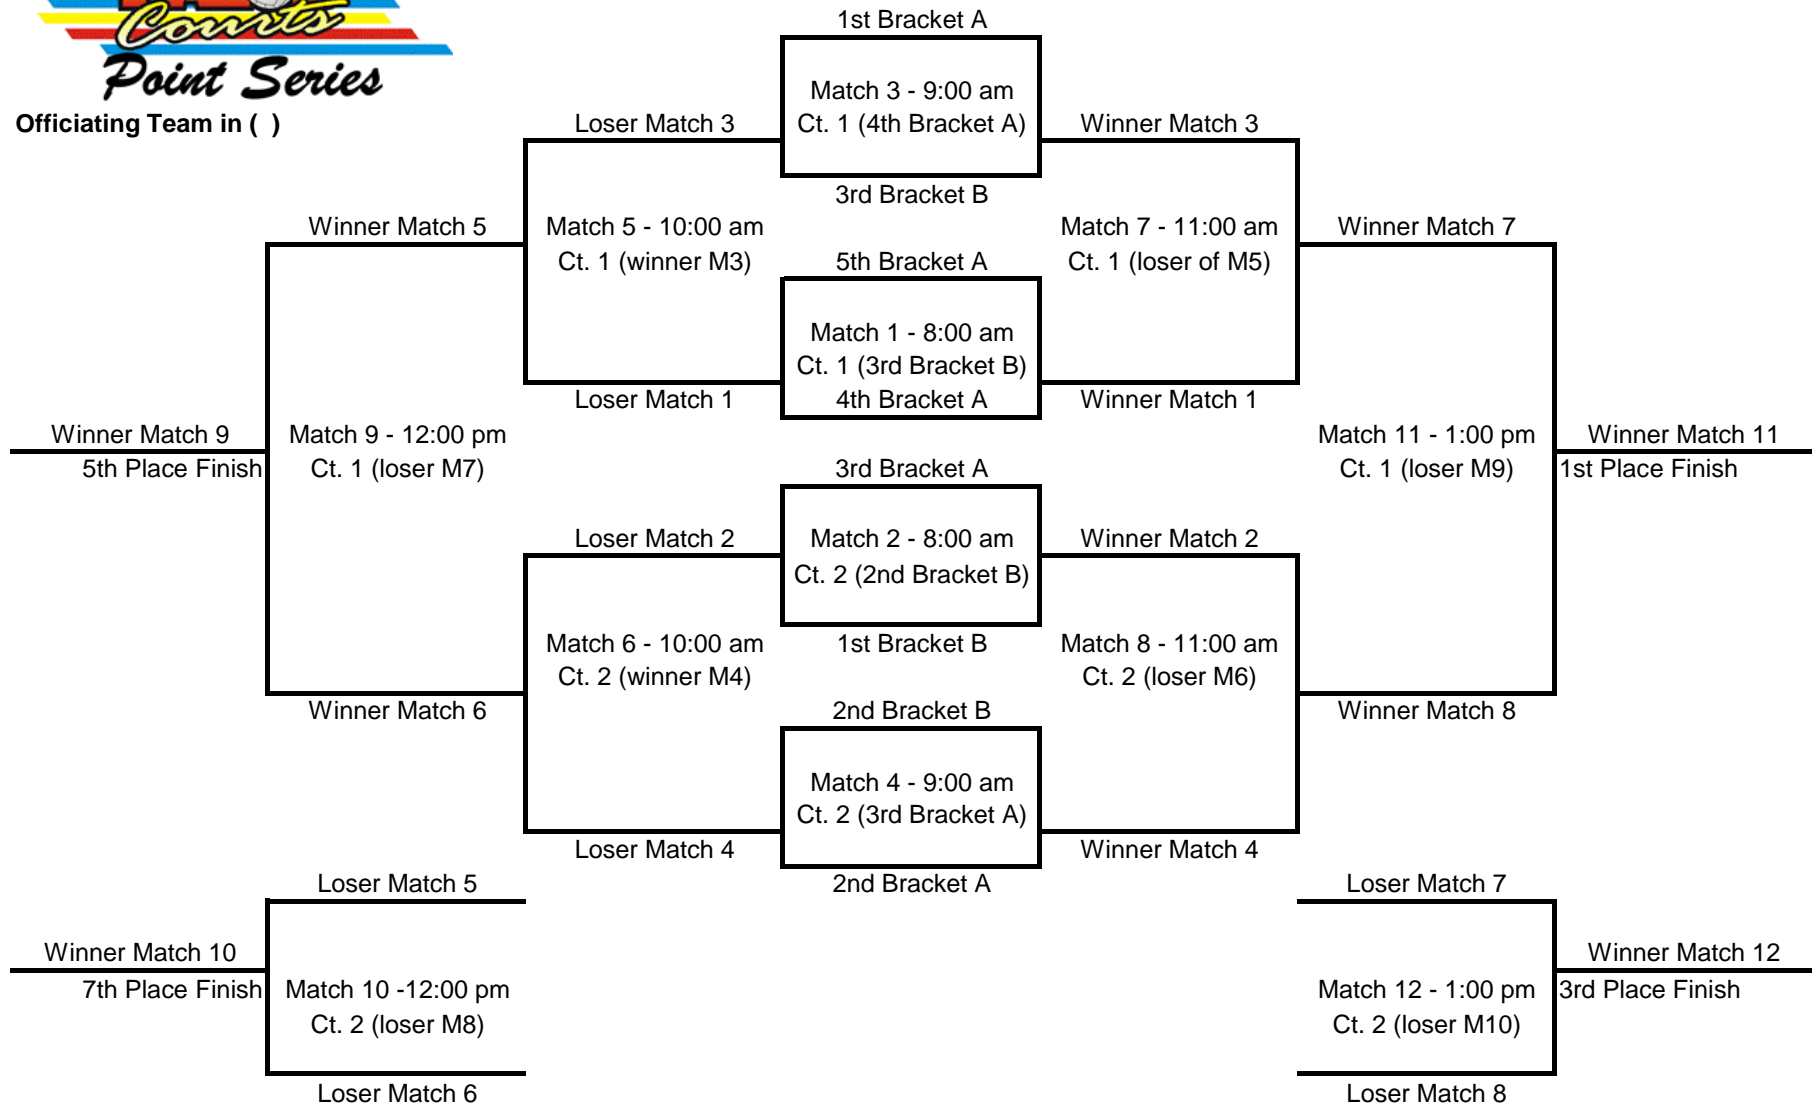

Bracket AA

Sunday December 6th