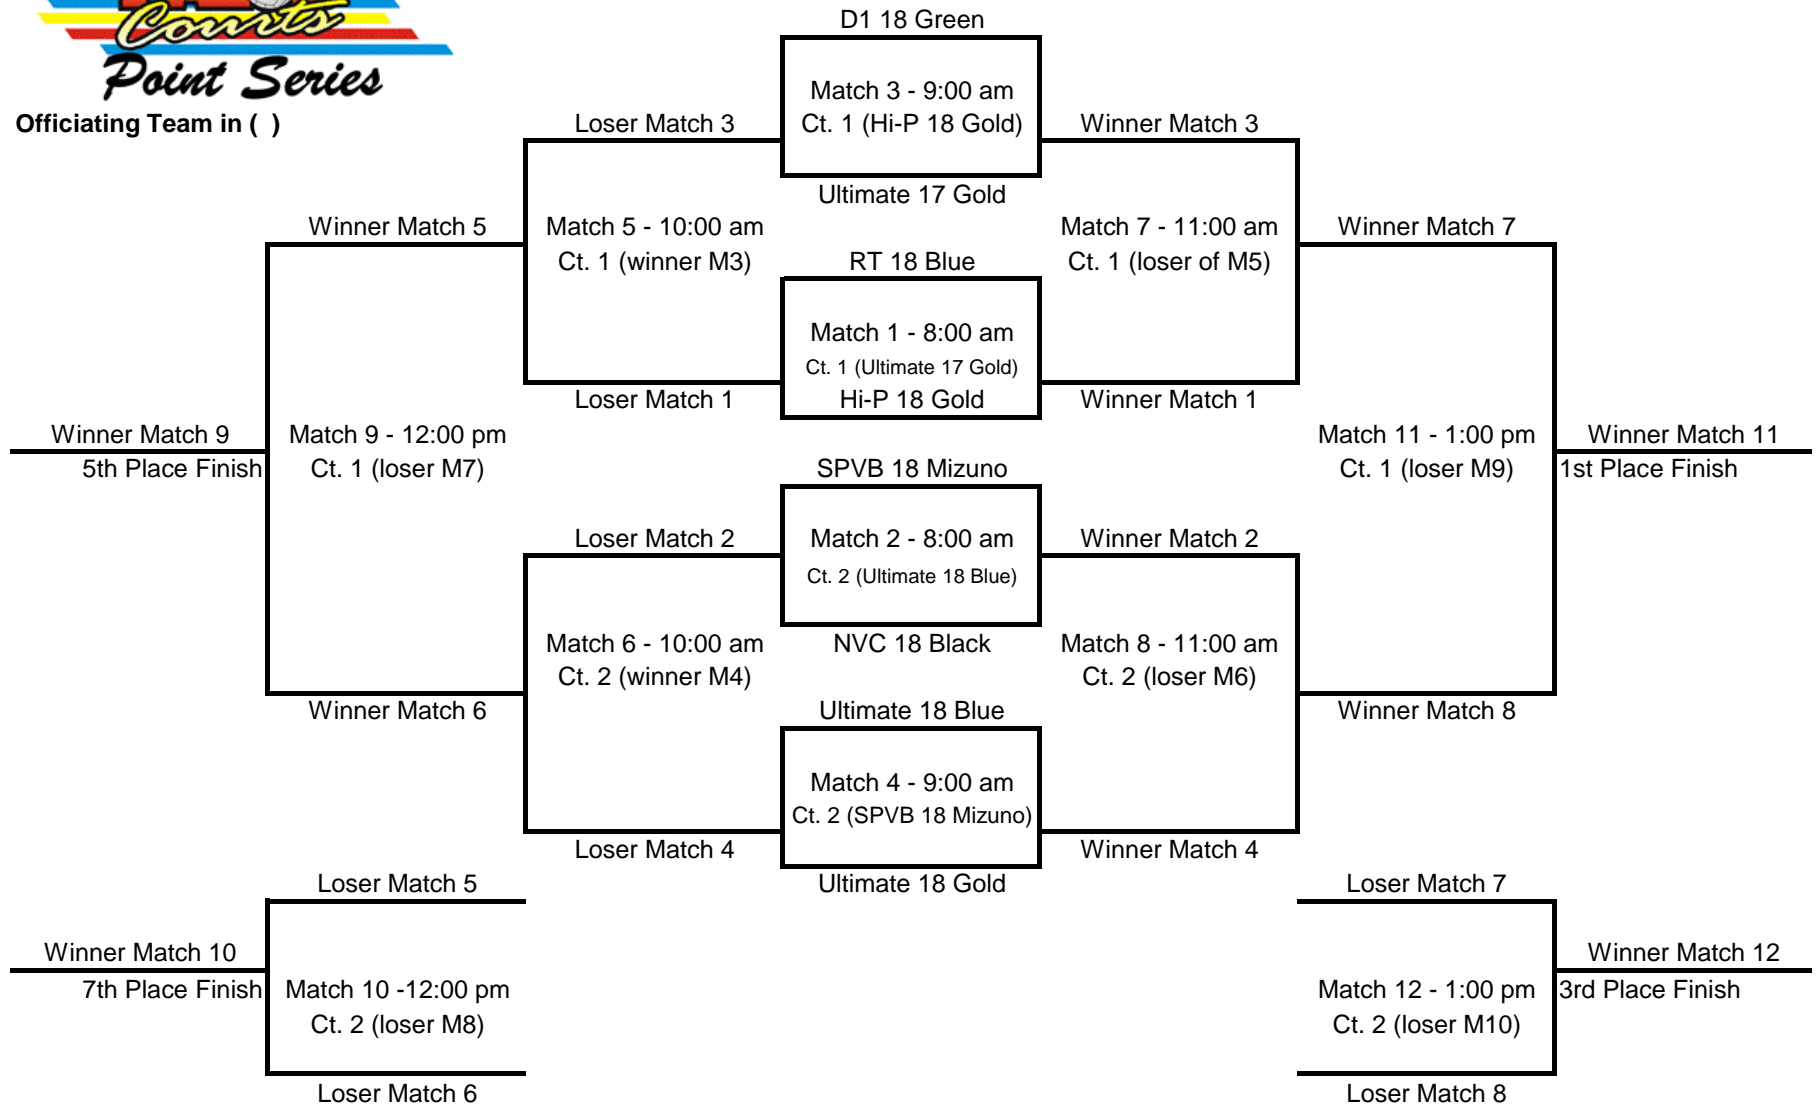

Officiating Team in ()

Bracket A

Saturday December 5th

Officiating Team in ()

Bracket C

Saturday December 5th

Officiating Team in ()

Bracket D

Saturday December 5th

Officiating Team in ()

Bracket E

Saturday December 5th

Officiating Team in ()

Bracket F

Saturday December 5th

IBA	
Pool G	
TEAM 1.	NVC 18 White
TEAM 2.	Powerhouse 17 Red
TEAM 3.	TVC 17-2
TEAM 4.	Sports Elite 17 Navy
Court 1	
8:00 AM PG: 1 vs 3	
TEAM	NVC 18 White
TEAM	TVC 17-2
Ref	Powerhouse 17 Red
8:50 AM PG: 2 vs 4	
TEAM	Powerhouse 17 Red
TEAM	Sports Elite 17 Navy
Ref	NVC 18 White
Rd 3 PG: 1 vs 4	
TEAM	NVC 18 White
TEAM	Sports Elite 17 Navy
Ref	TVC 17-2
Rd 4 PG: 2 vs 3	
TEAM	Powerhouse 17 Red
TEAM	TVC 17-2
Ref	NVC 18 White
Rd 5 PG: 3 vs 4	
TEAM	TVC 17-2
TEAM	Sports Elite 17 Navy
Ref	Powerhouse 17 Red
Rd 6 PG: 1 vs 2	
TEAM	NVC 18 White
TEAM	Powerhouse 17 Red
Ref	Sports Elite 17 Navy

All Pool Play Matches are 2 out of 3 format. (Games 1 and 2 to 25 points. Game 3 to 15 points. All games NO CAP)
 All match times are approximate except 1st match of day. Match warm-ups will start as soon as the prior match is done.
 All reffing teams must supply a R2, (2) Linespeople, Scorekeeper, and Libero Tracker.
 Warm Up's will be 3-3-3-1.