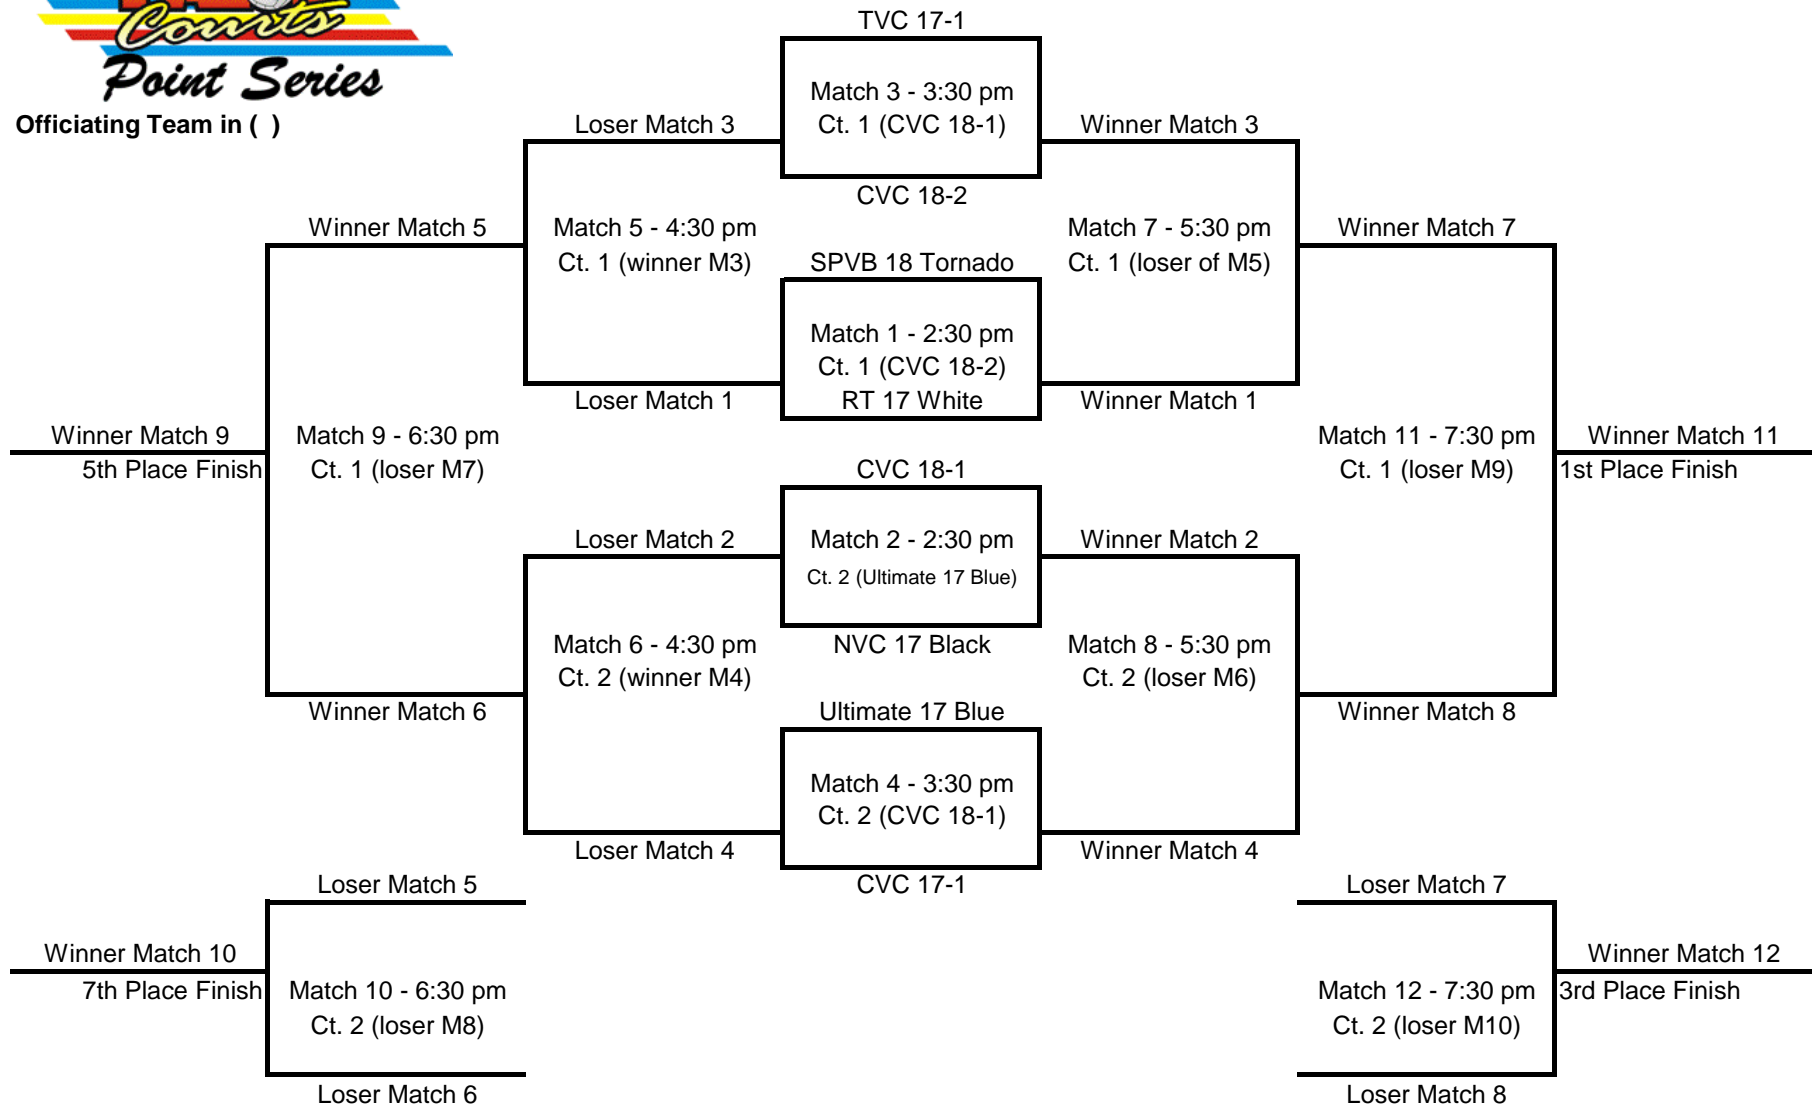

Officiating Team in ()

Bracket A

Saturday December 5th

Officiating Team in ()

Bracket C

Saturday December 5th

Officiating Team in ()

Bracket D

Saturday December 5th

Officiating Team in ()

Bracket E

Saturday December 5th

Officiating Team in ()

Bracket F

Saturday December 5th

IBA	
Pool G	
TEAM 1.	NVC 18 White
TEAM 2.	Powerhouse 17 Red
TEAM 3.	TVC 17-2
TEAM 4.	Sports Elite 17 Navy
Court 1	
8:00 AM PG: 1 vs 3	
TEAM	NVC 18 White
TEAM	TVC 17-2
Ref	Powerhouse 17 Red
8:50 AM PG: 2 vs 4	
TEAM	Powerhouse 17 Red
TEAM	Sports Elite 17 Navy
Ref	NVC 18 White
Rd 3 PG: 1 vs 4	
TEAM	NVC 18 White
TEAM	Sports Elite 17 Navy
Ref	TVC 17-2
Rd 4 PG: 2 vs 3	
TEAM	Powerhouse 17 Red
TEAM	TVC 17-2
Ref	NVC 18 White
Rd 5 PG: 3 vs 4	
TEAM	TVC 17-2
TEAM	Sports Elite 17 Navy
Ref	Powerhouse 17 Red
Rd 6 PG: 1 vs 2	
TEAM	NVC 18 White
TEAM	Powerhouse 17 Red
Ref	Sports Elite 17 Navy