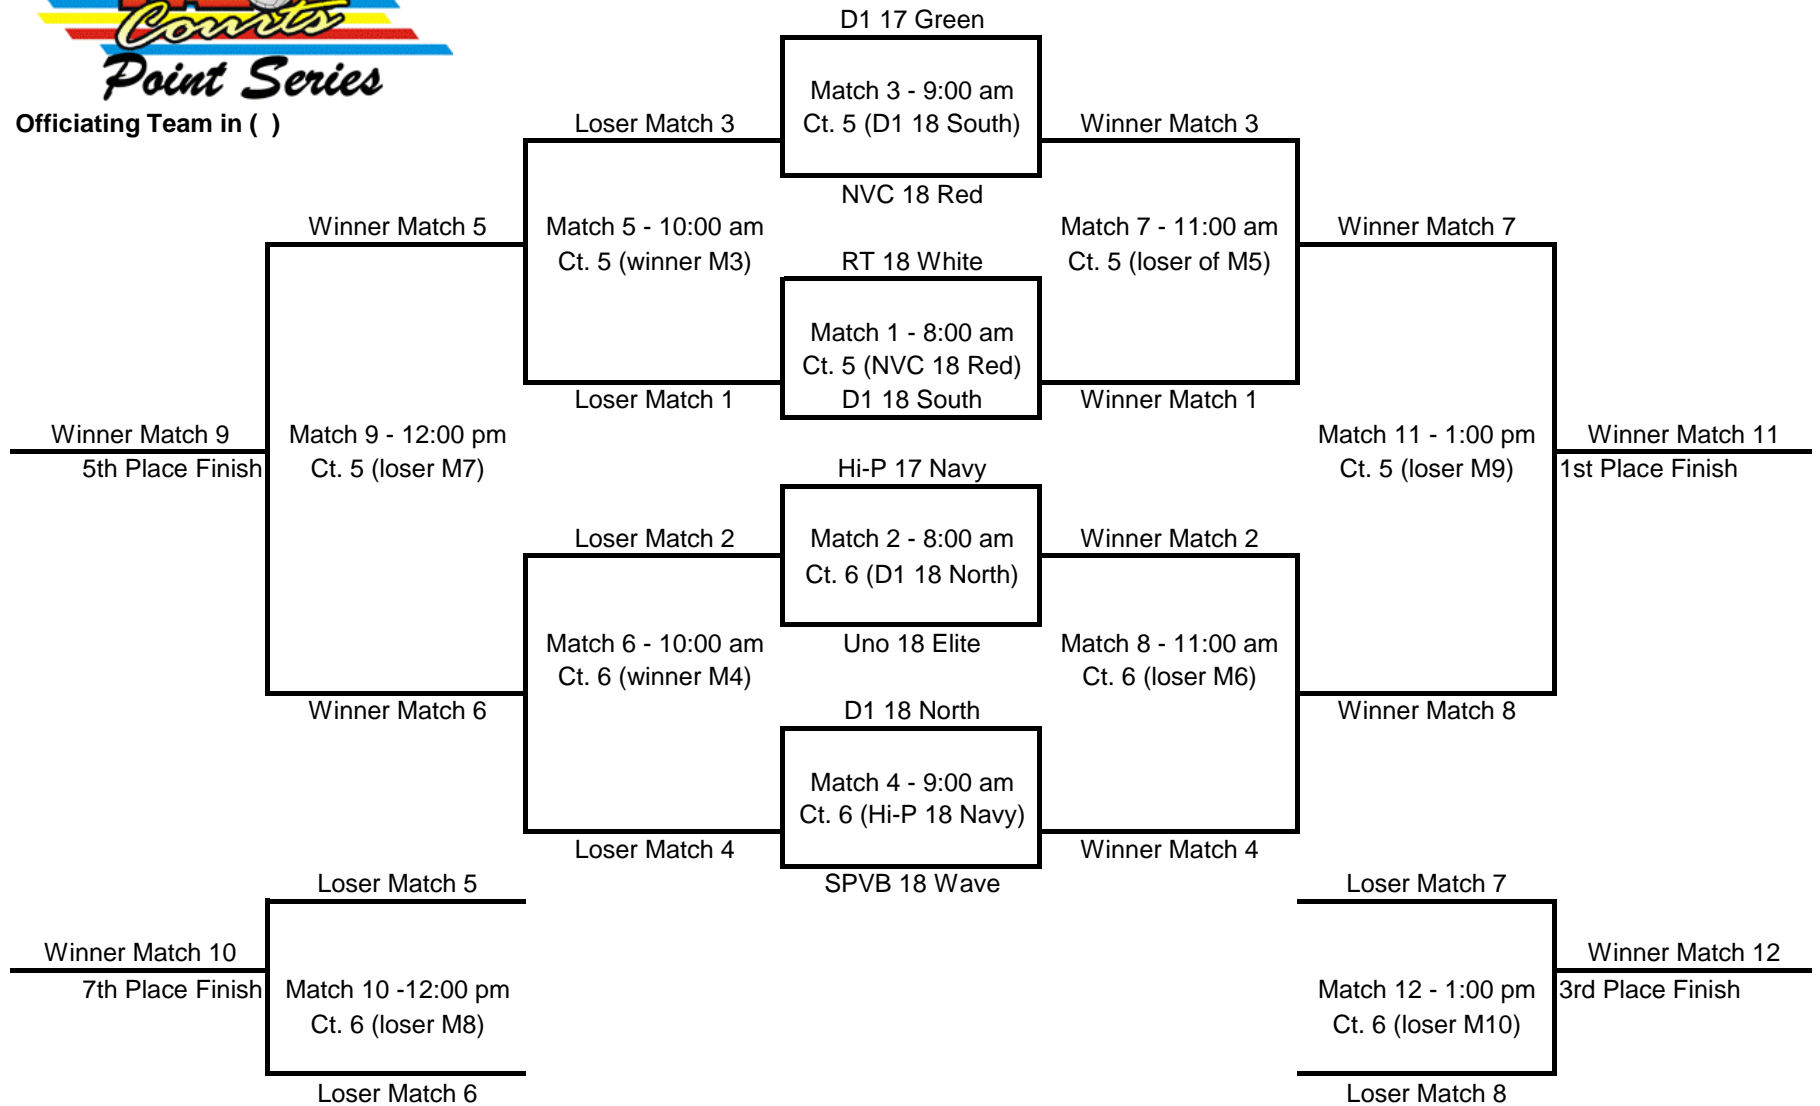

Officiating Team in ()

Bracket A

Saturday December 5th

Officiating Team in ()

Bracket C

Saturday December 5th

Officiating Team in ()

Bracket D

Saturday December 5th

Officiating Team in ()

Bracket E

Saturday December 5th

Officiating Team in ()

Bracket F

Saturday December 5th

IBA	
Pool G	
TEAM 1.	NVC 18 White
TEAM 2.	Powerhouse 17 Red
TEAM 3.	TVC 17-2
TEAM 4.	Sports Elite 17 Navy
Court 1	
8:00 AM PG: 1 vs 3	
TEAM	NVC 18 White
TEAM	TVC 17-2
Ref	Powerhouse 17 Red
8:50 AM PG: 2 vs 4	
TEAM	Powerhouse 17 Red
TEAM	Sports Elite 17 Navy
Ref	NVC 18 White
Rd 3 PG: 1 vs 4	
TEAM	NVC 18 White
TEAM	Sports Elite 17 Navy
Ref	TVC 17-2
Rd 4 PG: 2 vs 3	
TEAM	Powerhouse 17 Red
TEAM	TVC 17-2
Ref	NVC 18 White
Rd 5 PG: 3 vs 4	
TEAM	TVC 17-2
TEAM	Sports Elite 17 Navy
Ref	Powerhouse 17 Red
Rd 6 PG: 1 vs 2	
TEAM	NVC 18 White
TEAM	Powerhouse 17 Red
Ref	Sports Elite 17 Navy

All Pool Play Matches are 2 out of 3 format. (Games 1 and 2 to 25 points. Game 3 to 15 points. All games NO CAP)
 All match times are approximate except 1st match of day. Match warm-ups will start as soon as the prior match is done.
 All reffing teams must supply a R2, (2) Linespeople, Scorekeeper, and Libero Tracker.
 Warm Up's will be 3-3-3-1.