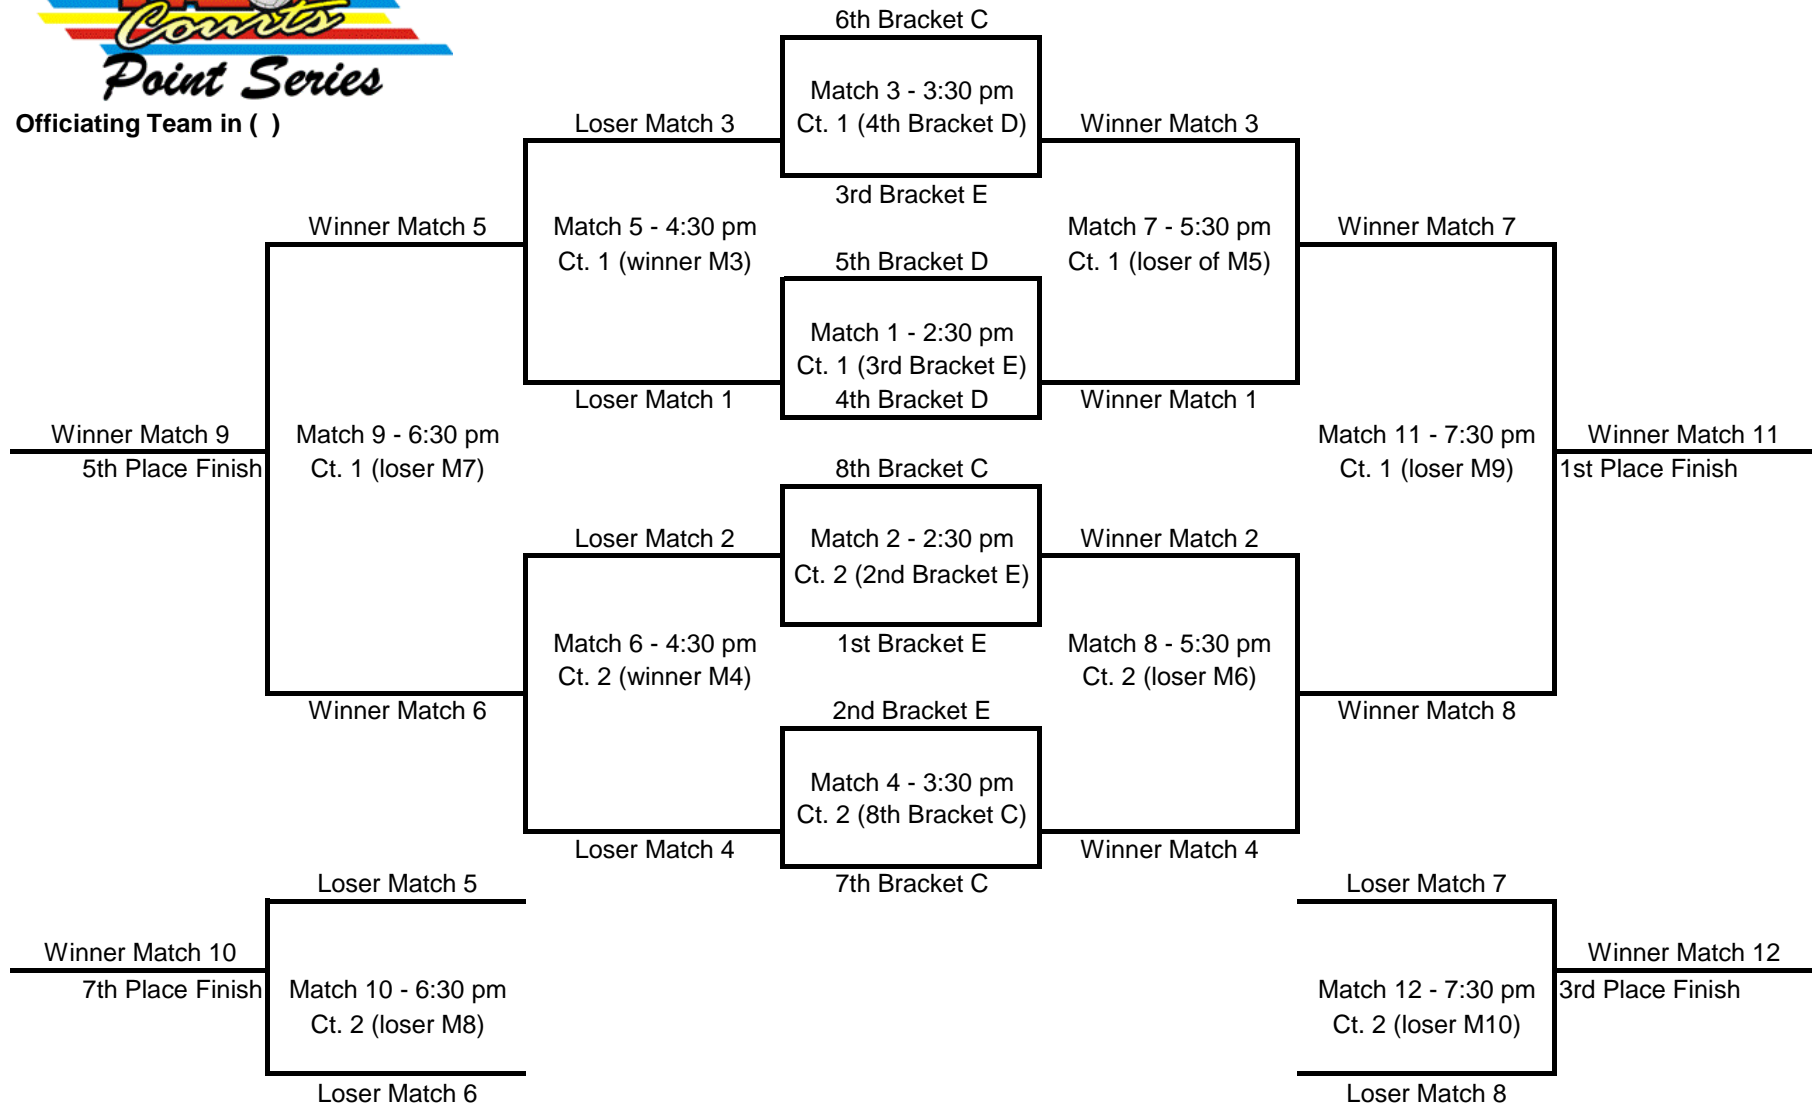

Bracket CC

Sunday December 6th

Officiating Team in ()

Bracket DD

Sunday December 6th

Officiating Team in ()

Bracket FF

Sunday December 6th

IBA	
Pool GG	
TEAM 1.	6th Bracket F
TEAM 2.	7th Bracket F
TEAM 3.	8th Bracket F
TEAM 4.	4th Pool G
Times	Court 1
8:00 AM	PG: 1 vs 3
TEAM	6th Bracket F
TEAM	8th Bracket F
Ref	7th Bracket F
8:50 AM	PG: 2 vs 4
TEAM	7th Bracket F
TEAM	4th Pool G
Ref	6th Bracket F
Rd 3	PG: 1 vs 4
TEAM	6th Bracket F
TEAM	4th Pool G
Ref	8th Bracket F
Rd 4	PG: 2 vs 3
TEAM	7th Bracket F
TEAM	8th Bracket F
Ref	6th Bracket F
Rd 5	PG: 3 vs 4
TEAM	8th Bracket F
TEAM	4th Pool G
Ref	7th Bracket F
Rd 6	PG: 1 vs 2
TEAM	6th Bracket F
TEAM	7th Bracket F
Ref	4th Pool G