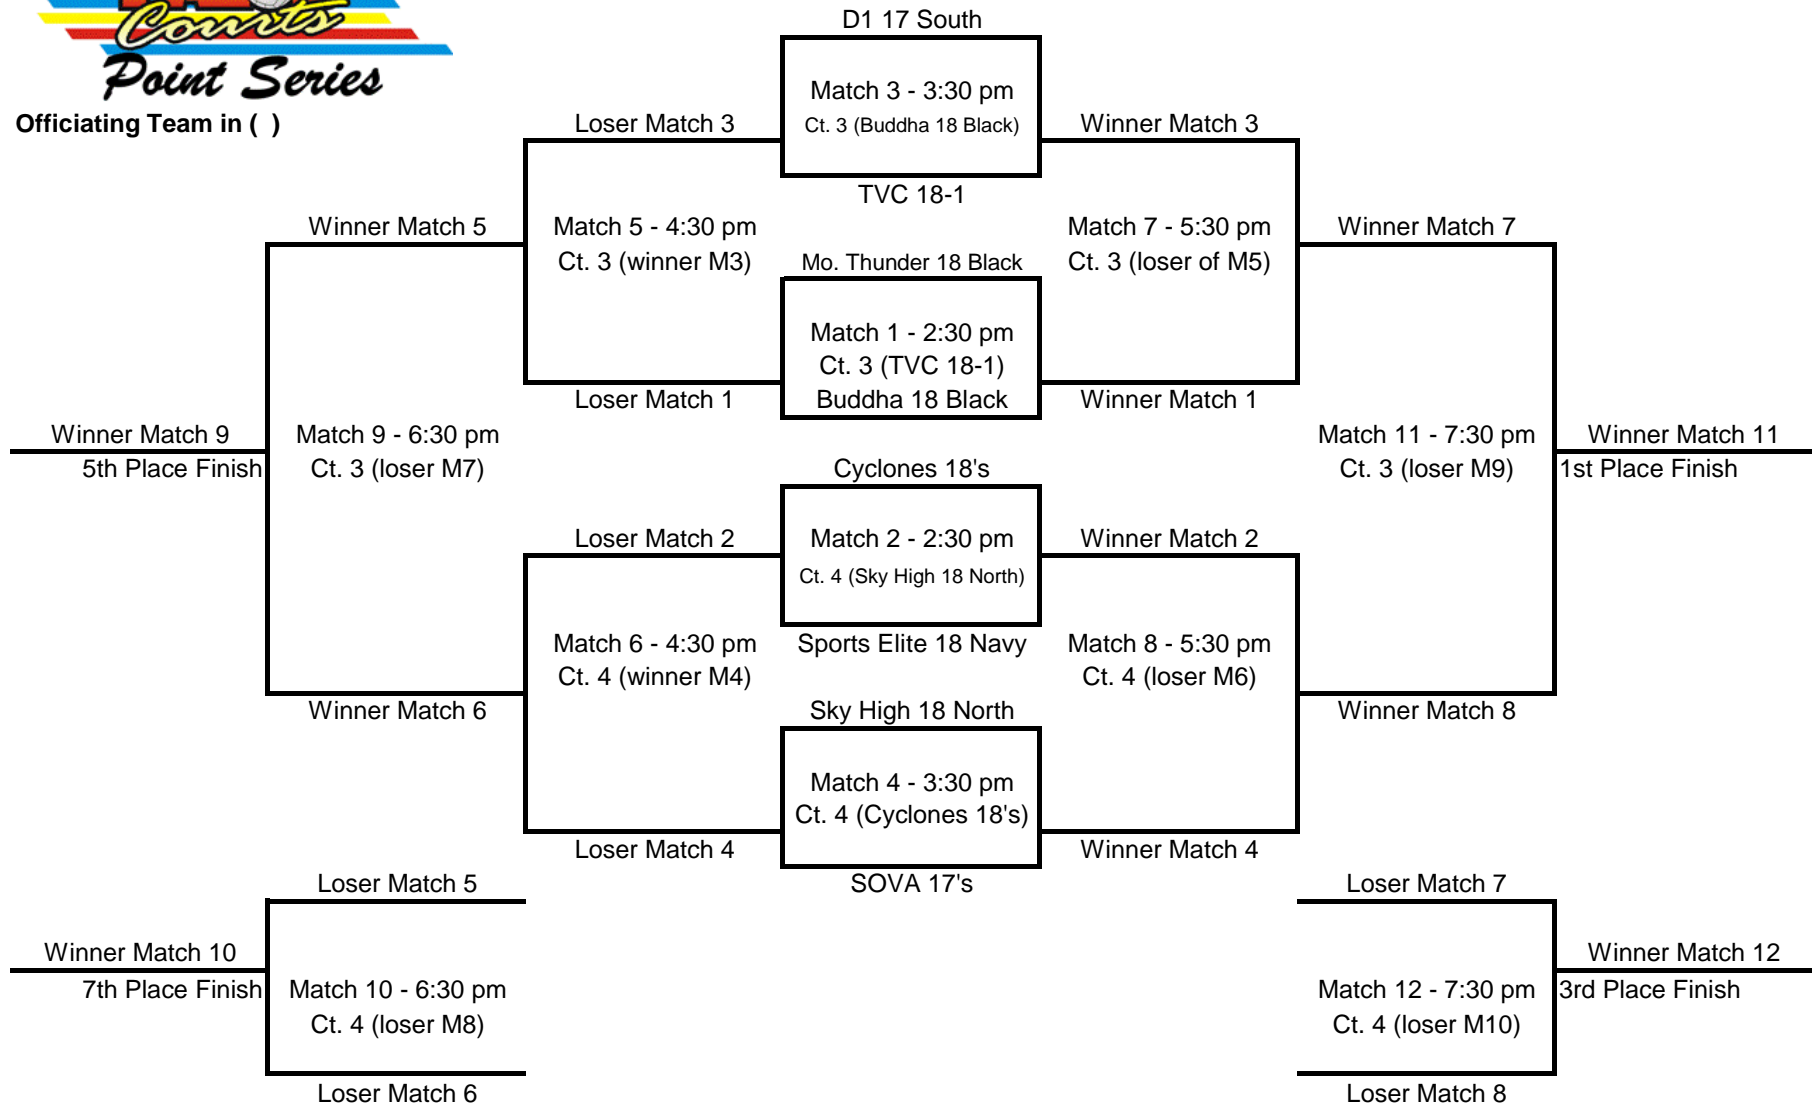

Officiating Team in ()

Bracket A

Saturday December 5th

Officiating Team in ()

Bracket C

Saturday December 5th

Officiating Team in ()

Bracket D

Saturday December 5th

Officiating Team in ()

Bracket E

Saturday December 5th

Officiating Team in ()

Bracket F

Saturday December 5th

IBA	
Pool G	
TEAM 1.	NVC 18 White
TEAM 2.	Powerhouse 17 Red
TEAM 3.	TVC 17-2
TEAM 4.	Sports Elite 17 Navy
Court 1	
8:00 AM PG: 1 vs 3	
TEAM	NVC 18 White
TEAM	TVC 17-2
Ref	Powerhouse 17 Red
8:50 AM PG: 2 vs 4	
TEAM	Powerhouse 17 Red
TEAM	Sports Elite 17 Navy
Ref	NVC 18 White
Rd 3 PG: 1 vs 4	
TEAM	NVC 18 White
TEAM	Sports Elite 17 Navy
Ref	TVC 17-2
Rd 4 PG: 2 vs 3	
TEAM	Powerhouse 17 Red
TEAM	TVC 17-2
Ref	NVC 18 White
Rd 5 PG: 3 vs 4	
TEAM	TVC 17-2
TEAM	Sports Elite 17 Navy
Ref	Powerhouse 17 Red
Rd 6 PG: 1 vs 2	
TEAM	NVC 18 White
TEAM	Powerhouse 17 Red
Ref	Sports Elite 17 Navy

All Pool Play Matches are 2 out of 3 format. (Games 1 and 2 to 25 points. Game 3 to 15 points. All games NO CAP)
 All match times are approximate except 1st match of day. Match warm-ups will start as soon as the prior match is done.
 All reffing teams must supply a R2, (2) Linespeople, Scorekeeper, and Libero Tracker.
 Warm Up's will be 3-3-3-1.