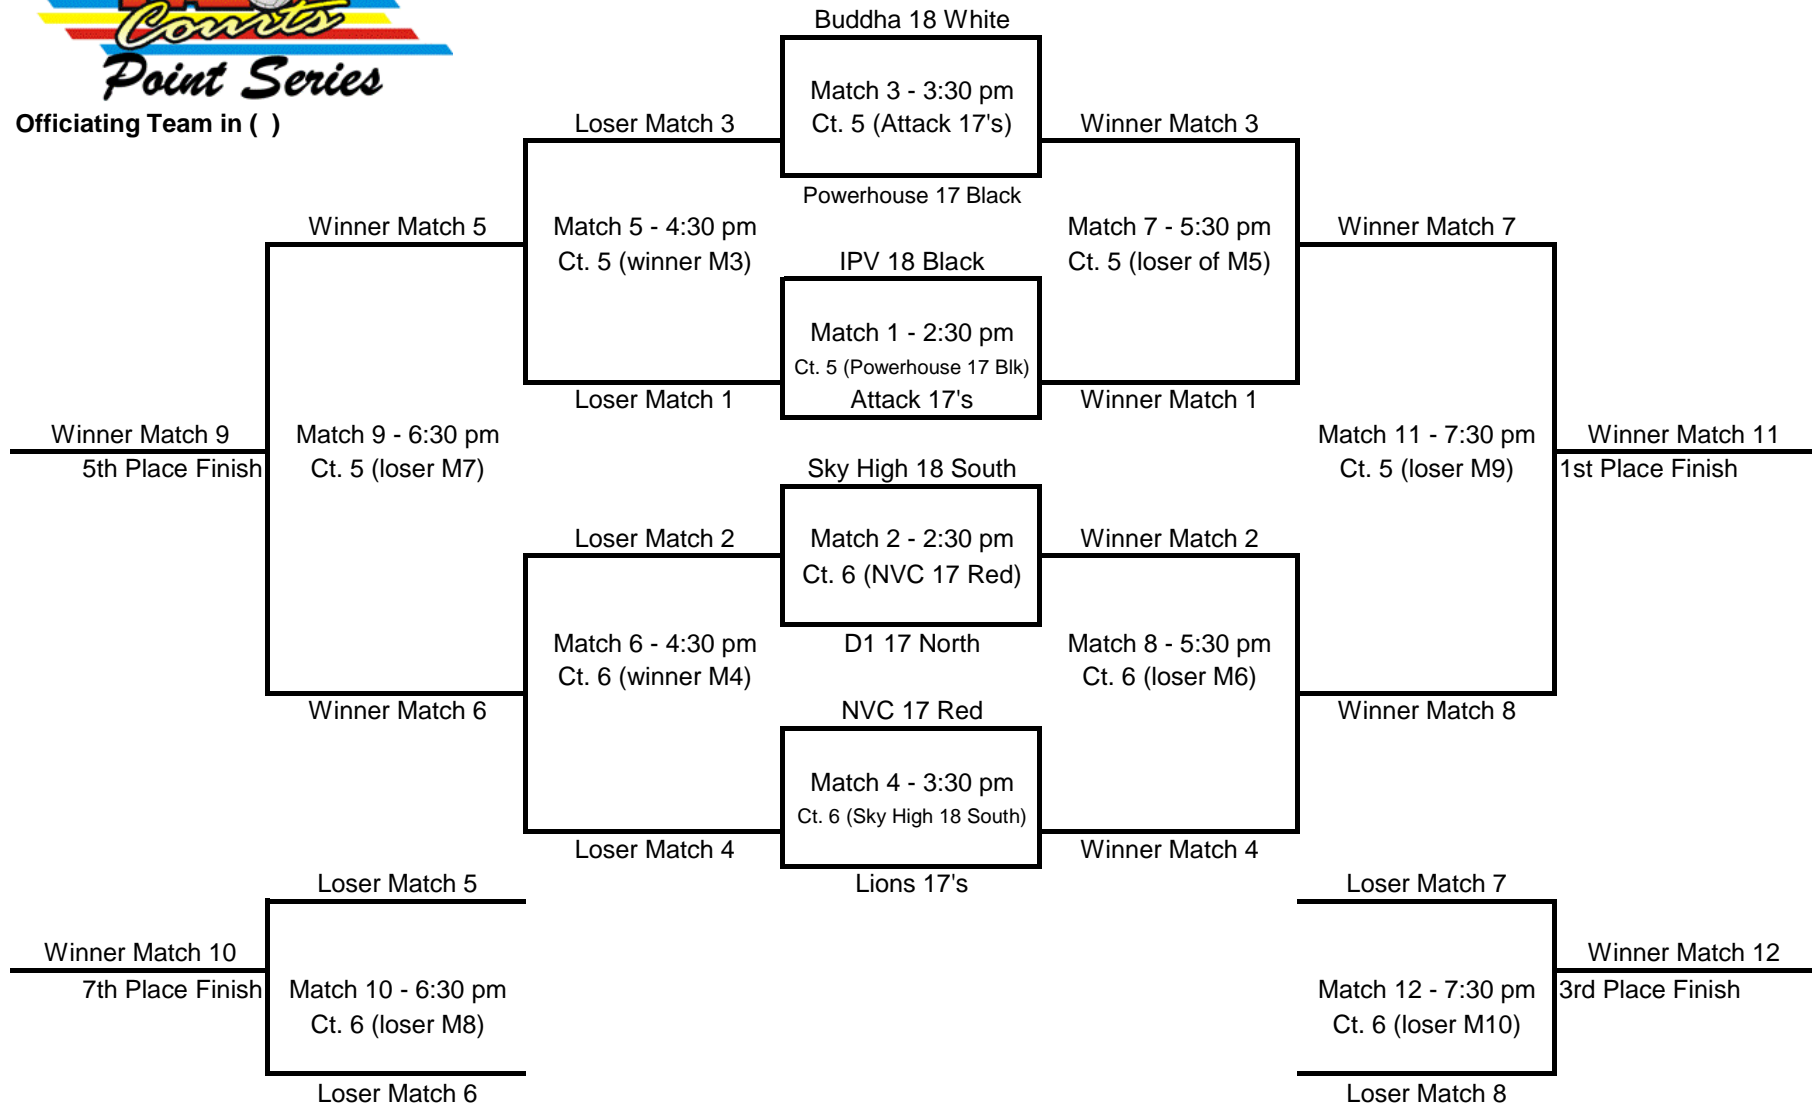

Officiating Team in ()

Bracket A

Saturday December 5th

Officiating Team in ()

Bracket C

Saturday December 5th

Officiating Team in ()

Bracket D

Saturday December 5th

Officiating Team in ()

Bracket E

Saturday December 5th

Officiating Team in ()

Bracket F

Saturday December 5th

IBA	
Pool G	
TEAM 1.	NVC 18 White
TEAM 2.	Powerhouse 17 Red
TEAM 3.	TVC 17-2
TEAM 4.	Sports Elite 17 Navy
Court 1	
8:00 AM PG: 1 vs 3	
TEAM	NVC 18 White
TEAM	TVC 17-2
Ref	Powerhouse 17 Red
8:50 AM PG: 2 vs 4	
TEAM	Powerhouse 17 Red
TEAM	Sports Elite 17 Navy
Ref	NVC 18 White
Rd 3 PG: 1 vs 4	
TEAM	NVC 18 White
TEAM	Sports Elite 17 Navy
Ref	TVC 17-2
Rd 4 PG: 2 vs 3	
TEAM	Powerhouse 17 Red
TEAM	TVC 17-2
Ref	NVC 18 White
Rd 5 PG: 3 vs 4	
TEAM	TVC 17-2
TEAM	Sports Elite 17 Navy
Ref	Powerhouse 17 Red
Rd 6 PG: 1 vs 2	
TEAM	NVC 18 White
TEAM	Powerhouse 17 Red
Ref	Sports Elite 17 Navy

All Pool Play Matches are 2 out of 3 format. (Games 1 and 2 to 25 points. Game 3 to 15 points. All games NO CAP)
 All match times are approximate except 1st match of day. Match warm-ups will start as soon as the prior match is done.
 All reffing teams must supply a R2, (2) Linespeople, Scorekeeper, and Libero Tracker.
 Warm Up's will be 3-3-3-1.