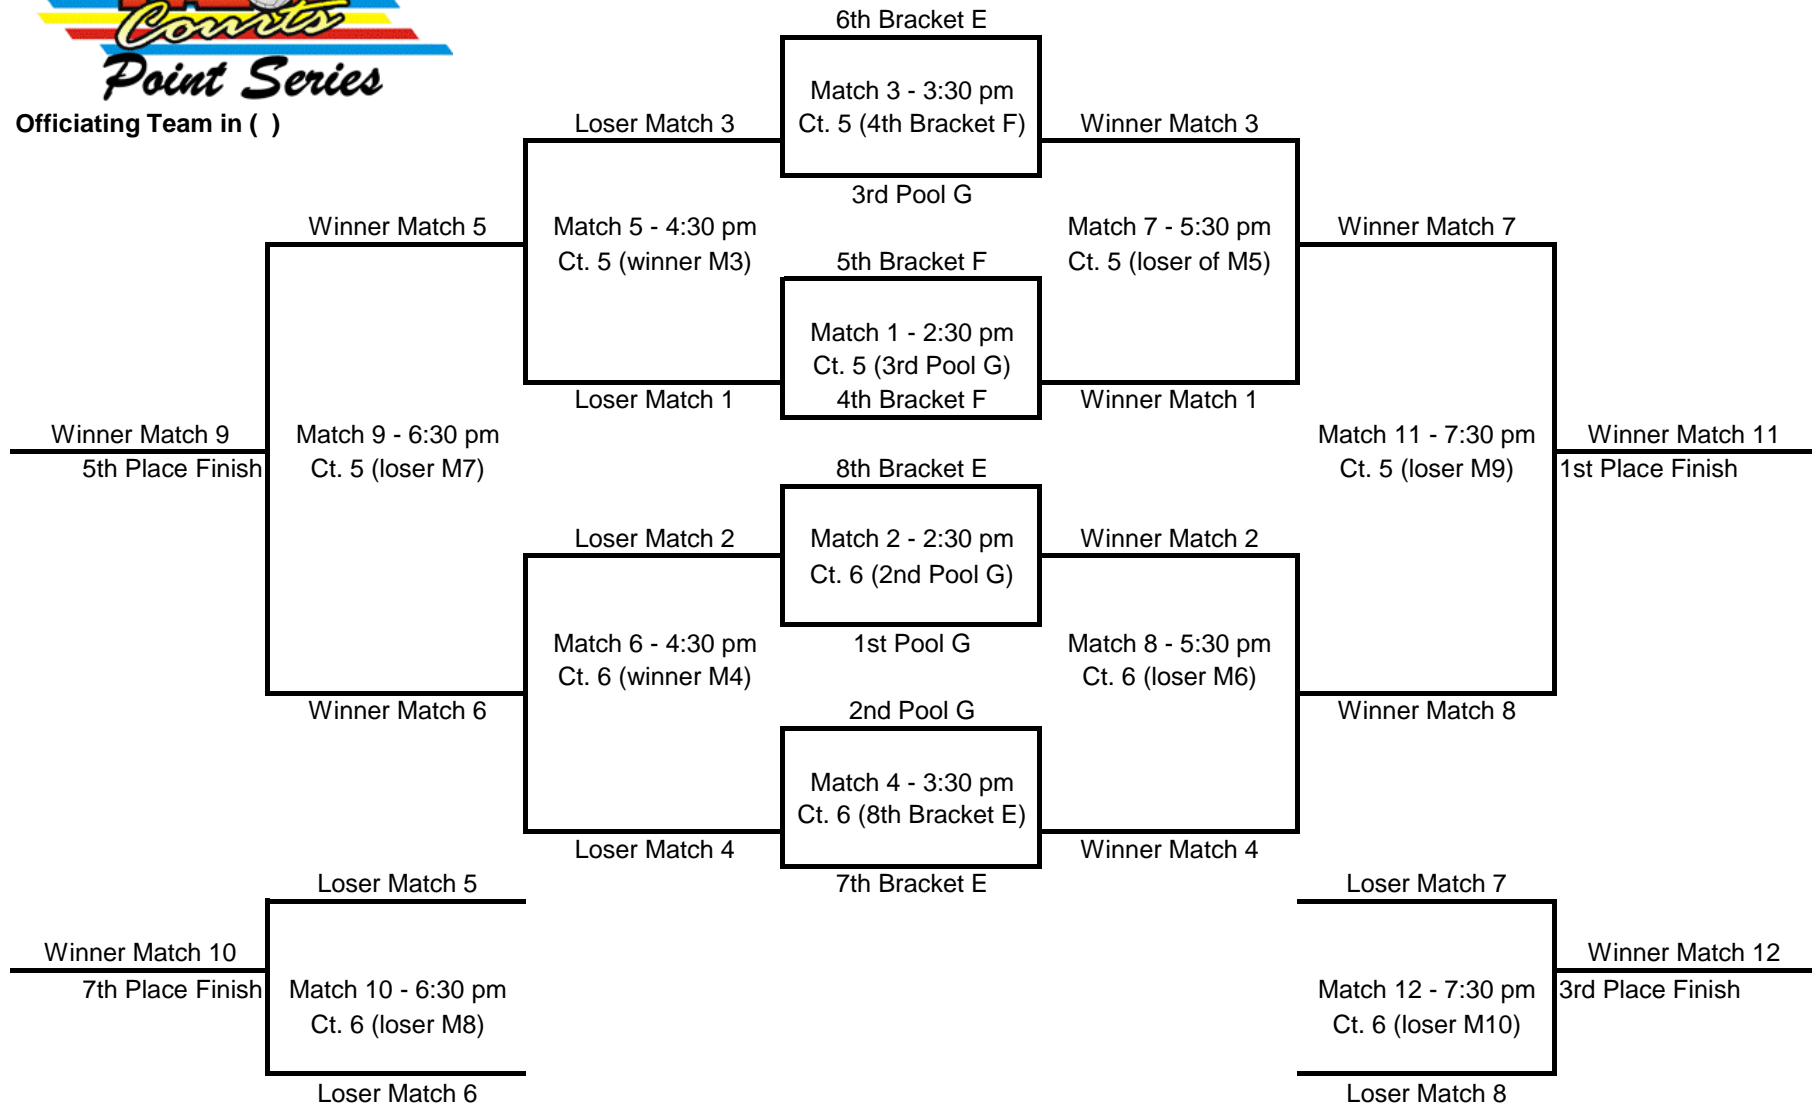

Bracket CC

Sunday December 6th

Officiating Team in ()

Bracket DD

Sunday December 6th

Officiating Team in ()

Bracket FF

Sunday December 6th

IBA	
Pool GG	
TEAM 1.	6th Bracket F
TEAM 2.	7th Bracket F
TEAM 3.	8th Bracket F
TEAM 4.	4th Pool G
Times	Court 1
8:00 AM	PG: 1 vs 3
TEAM	6th Bracket F
TEAM	8th Bracket F
Ref	7th Bracket F
8:50 AM	PG: 2 vs 4
TEAM	7th Bracket F
TEAM	4th Pool G
Ref	6th Bracket F
Rd 3	PG: 1 vs 4
TEAM	6th Bracket F
TEAM	4th Pool G
Ref	8th Bracket F
Rd 4	PG: 2 vs 3
TEAM	7th Bracket F
TEAM	8th Bracket F
Ref	6th Bracket F
Rd 5	PG: 3 vs 4
TEAM	8th Bracket F
TEAM	4th Pool G
Ref	7th Bracket F
Rd 6	PG: 1 vs 2
TEAM	6th Bracket F
TEAM	7th Bracket F
Ref	4th Pool G