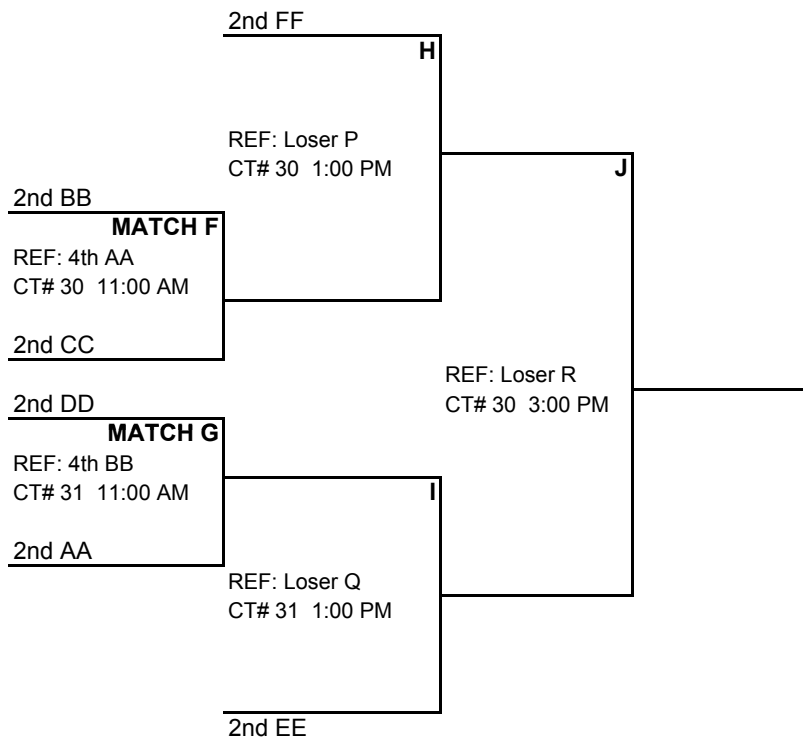

SWIC - Varisty	
	CT 36
	L1: 1 v 3 (2)
	L2: 2 v 4 (1)
	L3: 1 v 4 (3)
	L4: 2 v 3 (1)
	L5: 3 v 4 (2)
	L6: 1 v 2 (4)
	II1: 1 v 3 (2)
	II2: 2 v 4 (1)
	II3: 1 v 4 (3)
	II4: 2 v 3 (1)
SWIC - Varisty	
	CT 36
	II5: 3 v 4 (2)
	II6: 1 v 2 (4)
	Flt 3 Semi - GG
	Flt 3 Semi - HH
	Flt 3 Final - II

**18s PLAYOFF BRACKETS**

Single Elimination

Losing teams remain on court unless no matches are scheduled for that court. Check with site director before leaving!!

**18s GOLD DIVISION BRACKET  
SPORTSPLEX**

**18s SILVER DIVISION BRACKET  
SPORTSPLEX**

**3rd Place (if necessary)**

**18's**

# 18s PLAYOFF BRACKETS