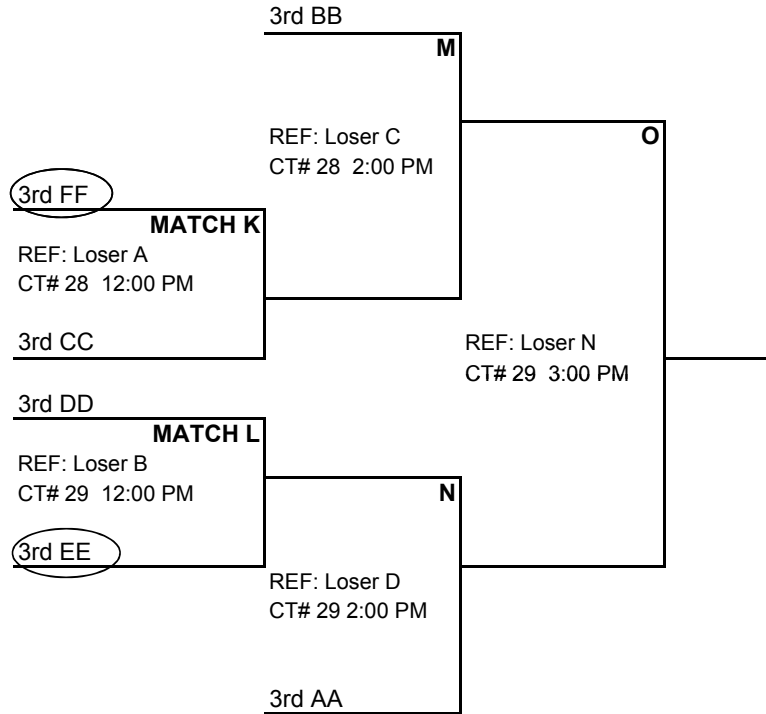

18s PLAYOFF BRACKETS

Single Elimination

Losing teams remain on court unless no matches are scheduled for that court. Check with site director before leaving!!

18s BRONZE DIVISION BRACKET SPORTSPLEX