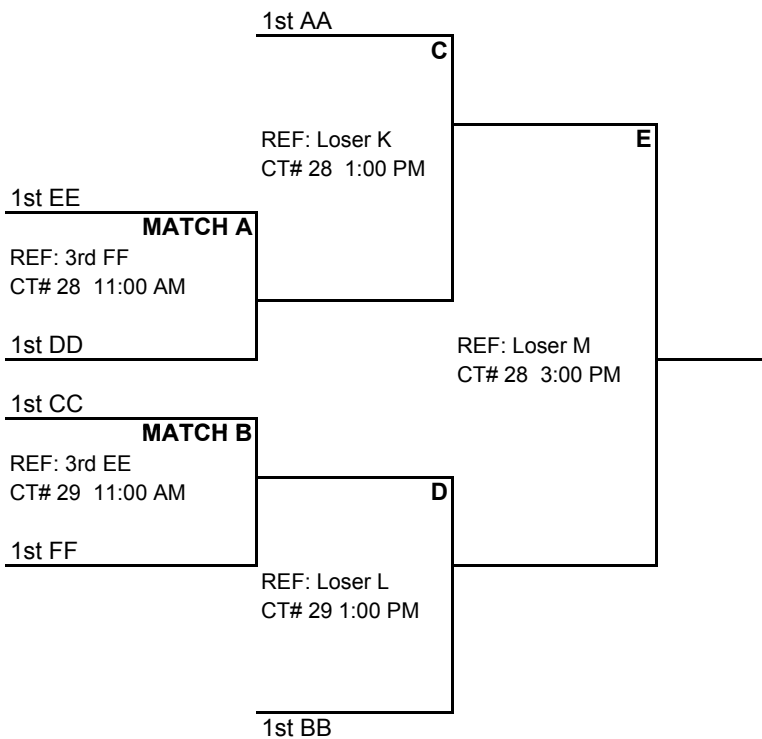

SWIC - Varisty	
	CT 36
	L1: 1 v 3 (2)
	L2: 2 v 4 (1)
	L3: 1 v 4 (3)
	L4: 2 v 3 (1)
	L5: 3 v 4 (2)
	L6: 1 v 2 (4)
	II1: 1 v 3 (2)
	II2: 2 v 4 (1)
	II3: 1 v 4 (3)
	II4: 2 v 3 (1)
SWIC - Varisty	
	CT 36
	II5: 3 v 4 (2)
	II6: 1 v 2 (4)
	Flt 3 Semi - GG
	Flt 3 Semi - HH
	Flt 3 Final - II

**18s PLAYOFF BRACKETS**

Single Elimination

Losing teams remain on court unless no matches are scheduled for that court. Check with site director before leaving!!

**18s GOLD DIVISION BRACKET  
SPORTSPLEX**

**18s SILVER DIVISION BRACKET  
SPORTSPLEX**

**3rd Place (if necessary)**

**18's**