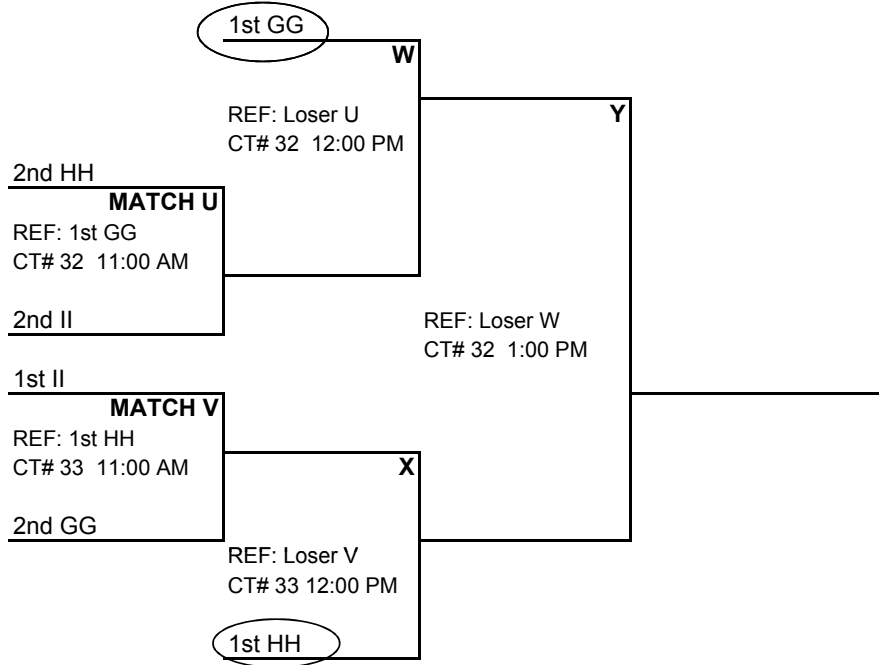

### 18s COPPER DIVISION BRACKET SPORTSPLEX

 = REFEREE BEFORE PLAYING

# 18's

**18s PLAYOFF BRACKETS**

**Single Elimination**

Losing teams remain on court unless no matches are scheduled for that court. Check with site director before leaving!!

**18s FLT 1 DIVISION BRACKET**

**SPORTSPLEX**

**18s FLT 3 DIVISION BRACKET**

**SWIC-VARSITY**

**18s FLT 2 DIVISION BRACKET**

**SWIC-IM**

**18's**

 = REFEREE BEFORE PLAYING