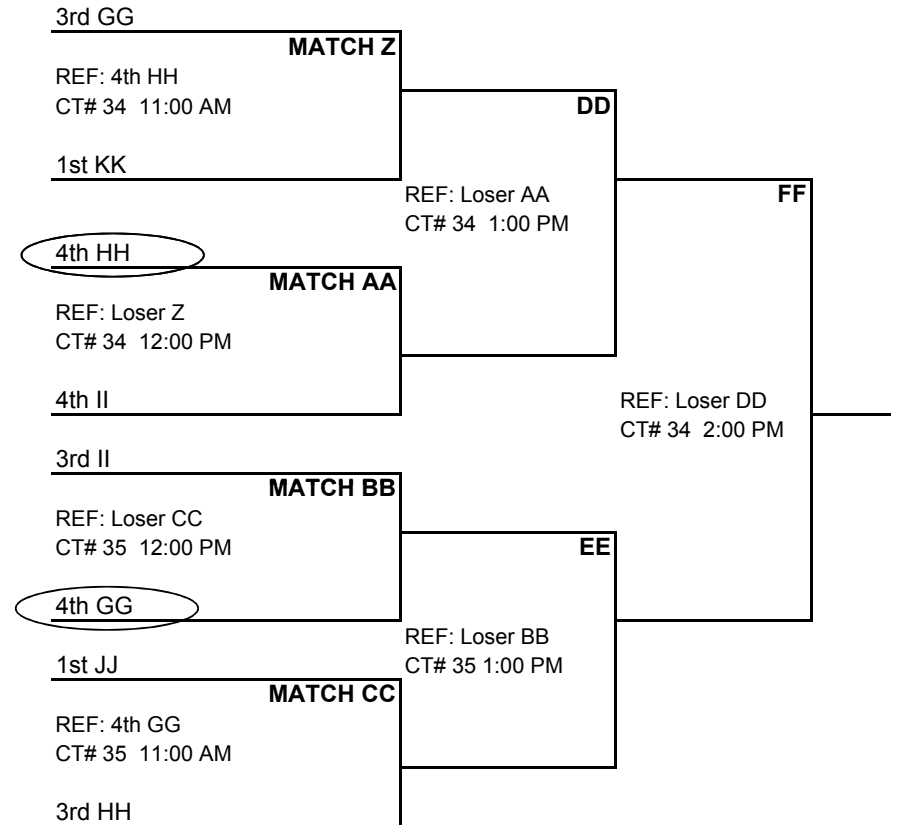

# 18's

**18s PLAYOFF BRACKETS**

**Single Elimination**

Losing teams remain on court unless no matches are scheduled for that court. Check with site director before leaving!!

**18s FLT 1 DIVISION BRACKET**

**SPORTSPLEX**

**18s FLT 3 DIVISION BRACKET**

**SWIC-VARSITY**

**18s FLT 2 DIVISION BRACKET**

**SWIC-IM**

**18's**

 = REFEREE BEFORE PLAYING