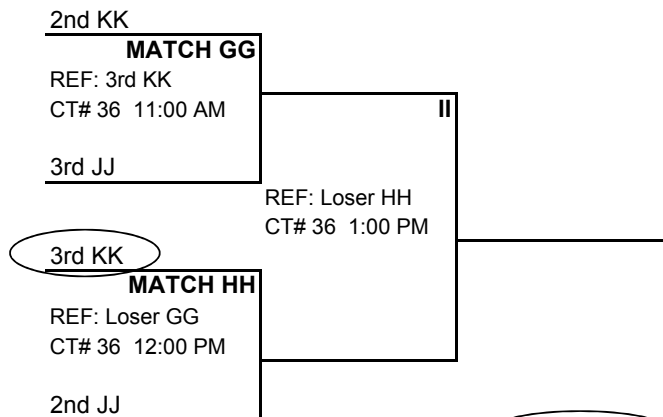

### 18s COPPER DIVISION BRACKET SPORTSPLEX

 = REFEREE BEFORE PLAYING

# 18's

**18s PLAYOFF BRACKETS**

**Single Elimination**

Losing teams remain on court unless no matches are scheduled for that court. Check with site director before leaving!!

**18s FLT 1 DIVISION BRACKET**

**SPORTSPLEX**

**18s FLT 3 DIVISION BRACKET**

**SWIC-VARSITY**

**18s FLT 2 DIVISION BRACKET**

**SWIC-IM**

**18's**

 = REFEREE BEFORE PLAYING