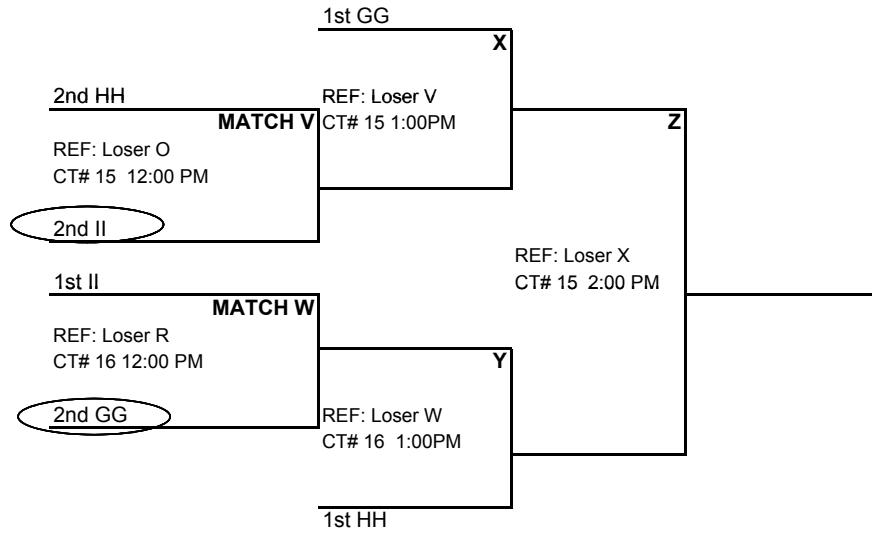

NORTHWEST HS			
CT 15	CT 16	CT 17	CT 18
EE4: 2 v 3 (1)	FF4: 2 v 3 (1)	GG2: 2 v 3 (1)	II4: 2 v 3 (1)
EE5: 3 v 4 (2)	FF5: 3 v 4 (2)	GG3: 1 v 2 (3)	II5: 3 v 4 (2)
EE6: 1 v 2 (4)	FF6: 1 v 2 (4)	HH2: 2 v 3 (1)	II6: 1 v 2 (4)
Bronze Qtr - O	Bronze Qtr - R	HH3: 1 v 2 (3)	Bronze Qtr - P
Copper Qtr - V	Copper Qtr - W	Bronze Semi - S	Bronze Qtr - Q
Copper Semi - X	Copper Semi - Y	Flight 1 Semi - AA	Bronze Semi - T
Copper Final - Z		Flight 1 Semi - BB	Bronze Final - U
		Flight 1 Final - CC	

16s PLAYOFF BRACKETS

Single Elimination

Losing teams remain on court unless no matches are scheduled for that court. Check with site director before leaving!!

**16s GOLD DIVISION BRACKET
OAKVILLE HS**

**16s SILVER DIVISION BRACKET
OAKVILLE HS**

3rd Place (If necessary)

 = REFEREE BEFORE PLAYING

16's

16s PLAYOFF BRACKETS

Single Elimination

Losing teams remain on court unless no matches are scheduled for that court. Check with site director before leaving!!

**16s BRONZE DIVISION BRACKET
NORTHWEST HS**

**16s COPPER DIVISION BRACKET
NORTHWEST HS**

**16s FLIGHT 1 DIVISION BRACKET
NORTHWEST HS**

16's

 = REFEREE BEFORE PLAYING

1:18 PM
11-Jan