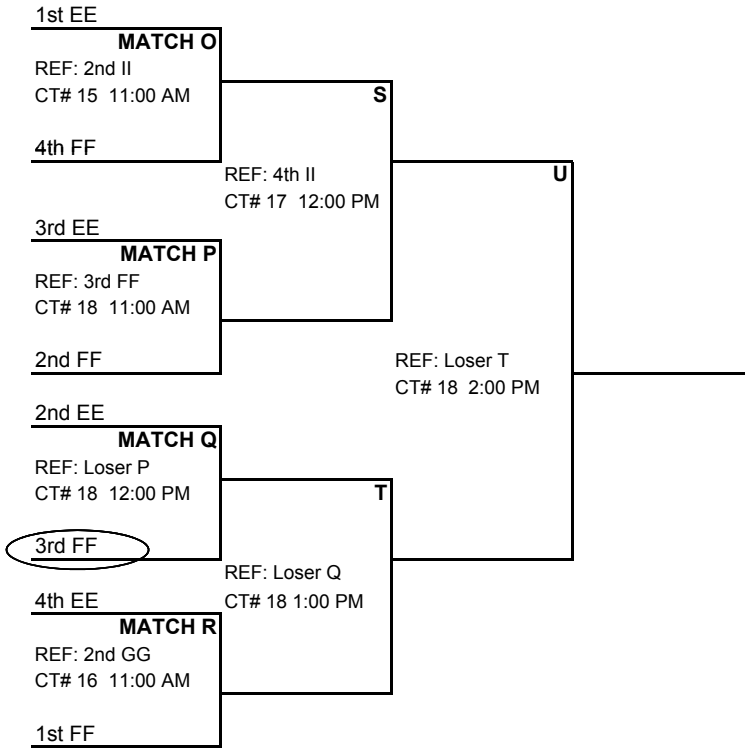

NORTHWEST HS			
CT 15	CT 16	CT 17	CT 18
EE4: 2 v 3 (1)	FF4: 2 v 3 (1)	GG2: 2 v 3 (1)	II4: 2 v 3 (1)
EE5: 3 v 4 (2)	FF5: 3 v 4 (2)	GG3: 1 v 2 (3)	II5: 3 v 4 (2)
EE6: 1 v 2 (4)	FF6: 1 v 2 (4)	HH2: 2 v 3 (1)	II6: 1 v 2 (4)
Bronze Qtr - O	Bronze Qtr - R	HH3: 1 v 2 (3)	Bronze Qtr - P
Copper Qtr - V	Copper Qtr - W	Bronze Semi - S	Bronze Qtr - Q
Copper Semi - X	Copper Semi - Y	Flight 1 Semi - AA	Bronze Semi - T
Copper Final - Z		Flight 1 Semi - BB	Bronze Final - U
		Flight 1 Final - CC	

16s PLAYOFF BRACKETS

Single Elimination

Losing teams remain on court unless no matches are scheduled for that court. Check with site director before leaving!!

**16s GOLD DIVISION BRACKET
OAKVILLE HS**

**16s SILVER DIVISION BRACKET
OAKVILLE HS**

3rd Place (If necessary)

 = REFEREE BEFORE PLAYING

16's

16s PLAYOFF BRACKETS

Single Elimination

Losing teams remain on court unless no matches are scheduled for that court. Check with site director before leaving!!

**16s BRONZE DIVISION BRACKET
NORTHWEST HS**

**16s COPPER DIVISION BRACKET
NORTHWEST HS**

**16s FLIGHT 1 DIVISION BRACKET
NORTHWEST HS**

16's

 = REFEREE BEFORE PLAYING

1:18 PM
11-Jan