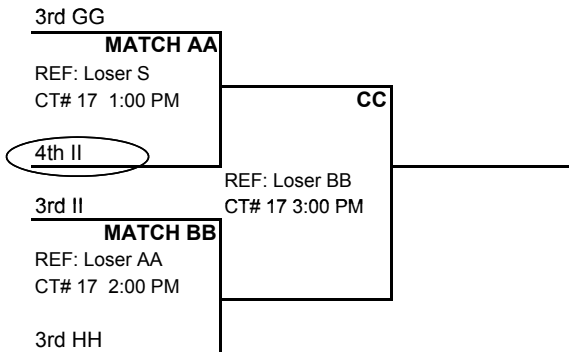

NORTHWEST HS			
CT 15	CT 16	CT 17	CT 18
EE4: 2 v 3 (1)	FF4: 2 v 3 (1)	GG2: 2 v 3 (1)	II4: 2 v 3 (1)
EE5: 3 v 4 (2)	FF5: 3 v 4 (2)	GG3: 1 v 2 (3)	II5: 3 v 4 (2)
EE6: 1 v 2 (4)	FF6: 1 v 2 (4)	HH2: 2 v 3 (1)	II6: 1 v 2 (4)
Bronze Qtr - O	Bronze Qtr - R	HH3: 1 v 2 (3)	Bronze Qtr - P
Copper Qtr - V	Copper Qtr - W	Bronze Semi - S	Bronze Qtr - Q
Copper Semi - X	Copper Semi - Y	Flight 1 Semi - AA	Bronze Semi - T
Copper Final - Z		Flight 1 Semi - BB	Bronze Final - U
		Flight 1 Final - CC	

16s PLAYOFF BRACKETS

Single Elimination

Losing teams remain on court unless no matches are scheduled for that court. Check with site director before leaving!!

**16s GOLD DIVISION BRACKET
OAKVILLE HS**

**16s SILVER DIVISION BRACKET
OAKVILLE HS**

3rd Place (If necessary)

 = REFEREE BEFORE PLAYING

16's

16s PLAYOFF BRACKETS

Single Elimination

Losing teams remain on court unless no matches are scheduled for that court. Check with site director before leaving!!

**16s BRONZE DIVISION BRACKET
NORTHWEST HS**

**16s COPPER DIVISION BRACKET
NORTHWEST HS**

**16s FLIGHT 1 DIVISION BRACKET
NORTHWEST HS**

16's

 = REFEREE BEFORE PLAYING

1:18 PM
11-Jan