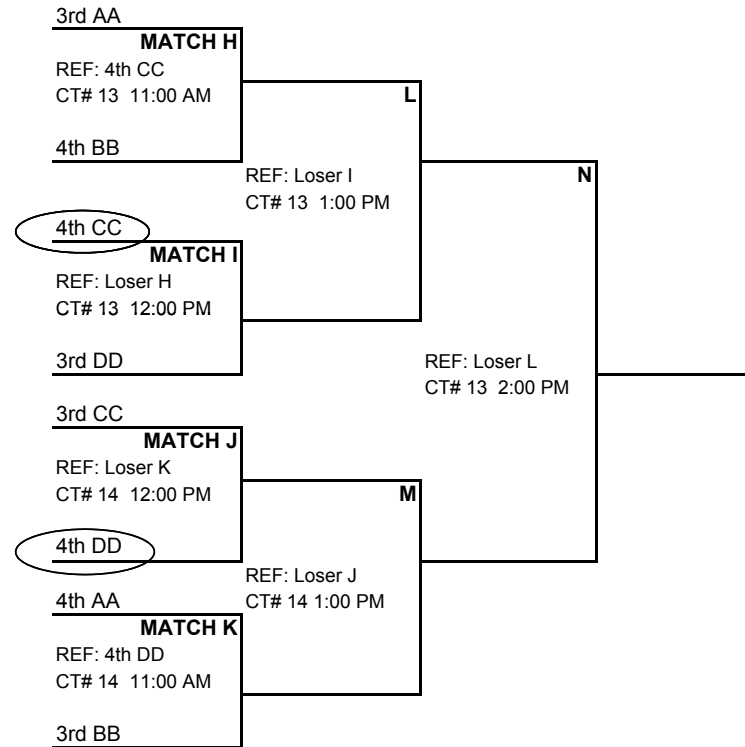

		OAKVILLE HS			
TIMES		CT 11	CT 12	CT 13	CT 14
SUN	8:00 am	AA4: 2 v 3 (1)	BB4: 2 v 3 (1)	CC4: 2 v 3 (1)	DD4: 2 v 3 (1)
SUN	9:00 am	AA5: 3 v 4 (2)	BB5: 3 v 4 (2)	CC5: 3 v 4 (2)	DD5: 3 v 4 (2)
SUN	10:00 am	AA6: 1 v 2 (4)	BB6: 1 v 2 (4)	CC6: 1 v 2 (4)	DD6: 1 v 2 (4)
SUN	11:00 am	Gold Qtr - A	Gold Qtr - D	Silver Qtr - H	Silver Qtr - K
SUN	12:00 pm	Gold Qtr - B	Gold Qtr - C	Silver Qtr - I	Silver Qtr - J
SUN	1:00 pm	Gold Semi - E	Gold Semi - F	Silver Semi - L	Silver Semi - M
SUN	2:00 pm	Gold Final - G		Silver Final - N	
SUN	3:00 pm	Gold 3rd Pl - DD			

NORTHWEST HS			
CT 15	CT 16	CT 17	CT 18
EE4: 2 v 3 (1)	FF4: 2 v 3 (1)	GG2: 2 v 3 (1)	II4: 2 v 3 (1)
EE5: 3 v 4 (2)	FF5: 3 v 4 (2)	GG3: 1 v 2 (3)	II5: 3 v 4 (2)
EE6: 1 v 2 (4)	FF6: 1 v 2 (4)	HH2: 2 v 3 (1)	II6: 1 v 2 (4)
Bronze Qtr - O	Bronze Qtr - R	HH3: 1 v 2 (3)	Bronze Qtr - P
Copper Qtr - V	Copper Qtr - W	Bronze Semi - S	Bronze Qtr - Q
Copper Semi - X	Copper Semi - Y	Flight 1 Semi - AA	Bronze Semi - T
Copper Final - Z		Flight 1 Semi - BB	Bronze Final - U
		Flight 1 Final - CC	

16s PLAYOFF BRACKETS

Single Elimination

Losing teams remain on court unless no matches are scheduled for that court. Check with site director before leaving!!

**16s GOLD DIVISION BRACKET
OAKVILLE HS**

**16s SILVER DIVISION BRACKET
OAKVILLE HS**

3rd Place (If necessary)

 = REFEREE BEFORE PLAYING

16's

16s PLAYOFF BRACKETS

Single Elimination

Losing teams remain on court unless no matches are scheduled for that court. Check with site director before leaving!!