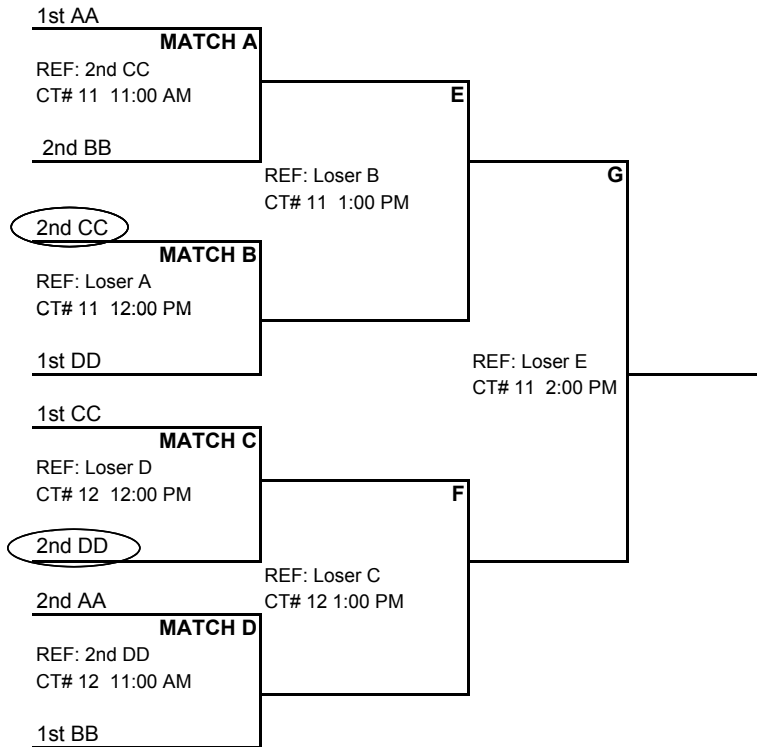

16s PLAYOFF BRACKETS

Single Elimination

Losing teams remain on court unless no matches are scheduled for that court. Check with site director before leaving!!

**16s GOLD DIVISION BRACKET
OAKVILLE HS**